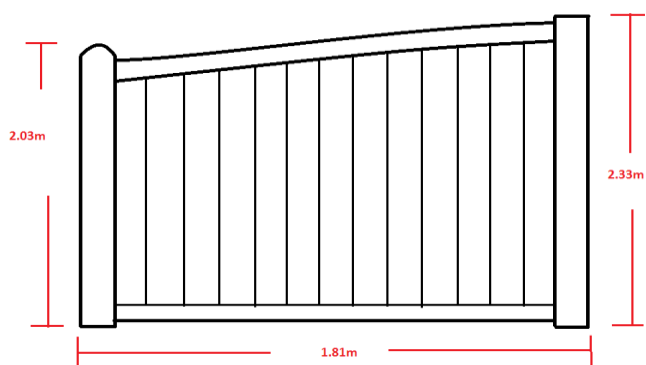

G046	Oak TG&V Gate Left Hand Hung 1.12x1.725	£ 450.00	+vat
G097	Round top palisade gate (RH) treated brown softwood 1.47h x 1.0m	£ 65.00	+vat
G100	Oak Single Braced Field Gate (LH) 2.435m wide x 1.29m high	£ 272.50	+vat
G131	Sawn Oak Crossed Braced Hunting Gate 1.645m wide R/H with fittings	£ 220.00	+vat
G109	Treated Brown Softwood Closeboard Gate 1.95 x 630 LH	£ 65.00	+vat
G111	Treated Brown Softwood T.G.V Door 1.75 x 870 LH	£ 120.00	+vat
G112	Oak Hunting Gate 1.8m Planed all round LH	£ 290.00	+vat
G113	Oak Curve Style Field Gate 3m Planed all round LH	£ 615.00	+vat
G114	Oak Curve Style Gate 1.2m Planed all round RH	£ 440.00	+vat
G116	Pair of Oak T.G & V Entrance Gates. Each leaf 1.81m wide, 2.33m high at post, 2.03m at shutting edge. (SEE SKETCH BELOW)	£ 2,970.00	+vat
G117	F/S Oak Planed all round hunting gate 1.05h x 820w x 55mm thick LH Single brace	£ 180.00	+vat
G118	Closeboarded Gate Treated Brown Softwood 1.45h x 0.88w LH	£ 70.00	+vat
G119	Closeboarded Gate Treated Brown Softwood 1.45h x 0.88w RH	£ 70.00	+vat
G120	Diamond Braced Field Gate 3.66m x 1.2m h	£ 300.00	+vat
G121	Selham Oak Gate 1.84m Used	£ 150.00	+vat
G122	Pair of Oak PAR Spindle top, TGV Bottom Convexed top Gates. Height 1.15 - 1.45 x 1.47w (See photo below)	£ 2,200.00	+vat
G123	Sawn Oak Pallisade Gate Twice weathered top 0.85w x 1.05h R/H with fittings	£ 200.00	+vat
G145	Vertical Boarded Gate 2.03h x 0.9w Treated Brown Softwood L/H	£ 70.00	+vat
G146	Vertical Boarded Gate 2.03h x 0.9w Treated Brown Softwood R/H	£ 70.00	+vat
G147	Pallisade Gate Round Top Treated Brown softwood 1.08h x 0.775w L/H	£ 75.00	+vat

A delivery charge of £80.00 plus VAT will apply for any delivery under £500 + vat within a 120 miles radius

14/10/2016