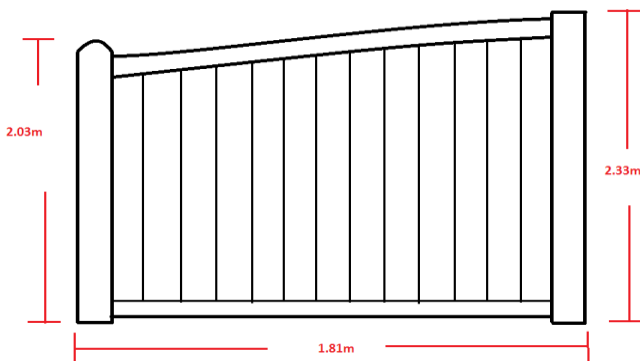

## Gate Offers

<b>G046</b>	Oak TG&V Gate Left Hand Hung 1.12x1.725	£ 450.00	+vat
<b>G097</b>	Round top palisade gate (RH) treated brown softwood 1.47h x 1.0m	£ 65.00	+vat
<b>G100</b>	Oak Single Braced Field Gate (LH) 2.435m wide x 1.29m high	£ 272.50	+vat
<b>G131</b>	Sawn Oak Crossed Braced Hunting Gate 1.645m wide R/H with fittings	£ 220.00	+vat
<b>G109</b>	Treated Brown Softwood Closeboard Gate 1.95 x 630 LH	£ 65.00	+vat
<b>G111</b>	Treated Brown Softwood T.G.V Door 1.75 x 870 LH	£ 120.00	+vat
<b>G112</b>	Oak Hunting Gate 1.8m Planed all round LH	£ 290.00	+vat
<b>G113</b>	Oak Curve Style Field Gate 3m Planed all round LH	£ 615.00	+vat
<b>G114</b>	Oak Curve Style Gate 1.2m Planed all round RH	£ 440.00	+vat
<b>G116</b>	Pair of Oak T.G & V Entrance Gates. Each leaf 1.81m wide, 2.33m high at post, 2.03m at shutting edge. (SEE SKETCH BELOW)	£ 2,970.00	+vat
<b>G117</b>	F/S Oak Planed all round hunting gate 1.05h x 820w x 55mm thick LH Single brace	£ 180.00	+vat
<b>G118</b>	Closeboarded Gate Treated Brown Softwood 1.45h x 0.88w LH	£ 70.00	+vat
<b>G119</b>	Closeboarded Gate Treated Brown Softwood 1.45h x 0.88w RH	£ 70.00	+vat
<b>G120</b>	Diamond Braced Field Gate 3.66m x 1.2m h	£ 300.00	+vat
<b>G121</b>	Selham Oak Gate 1.84m Used	£ 150.00	+vat
<b>G122</b>	Pair of Oak PAR Spindle top, TGV Bottom Convexed top Gates. Height 1.15 - 1.45 x 1.47w (See photo below)	£ 2,200.00	+vat
<b>G123</b>	Sawn Oak Pallisade Gate Twice weathered top 0.85w x 1.05h R/H with fittings	£ 200.00	+vat
<b>G145</b>	Vertical Boarded Gate 2.03h x 0.9w Treated Brown Softwood L/H	£ 70.00	+vat
<b>G146</b>	Vertical Boarded Gate 2.03h x 0.9w Treated Brown Softwood R/H	£ 70.00	+vat
<b>G147</b>	Pallisade Gate Round Top Treated Brown softwood 1.08h x 0.775w L/H	£ 75.00	+vat