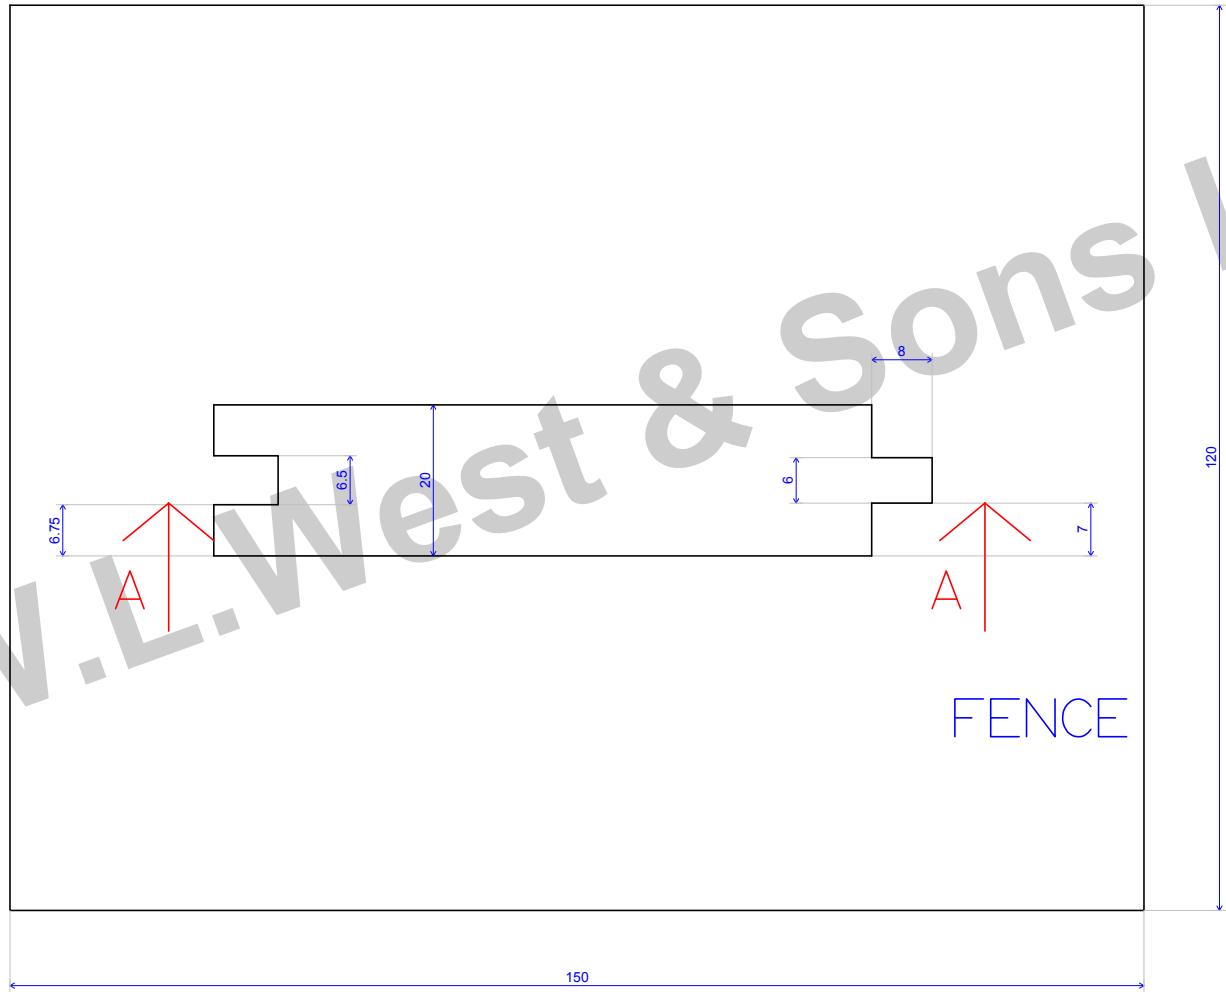

© W.L. West & Sons Ltd

	WLW T&G	Scale : 1
09/06/09	Box 126