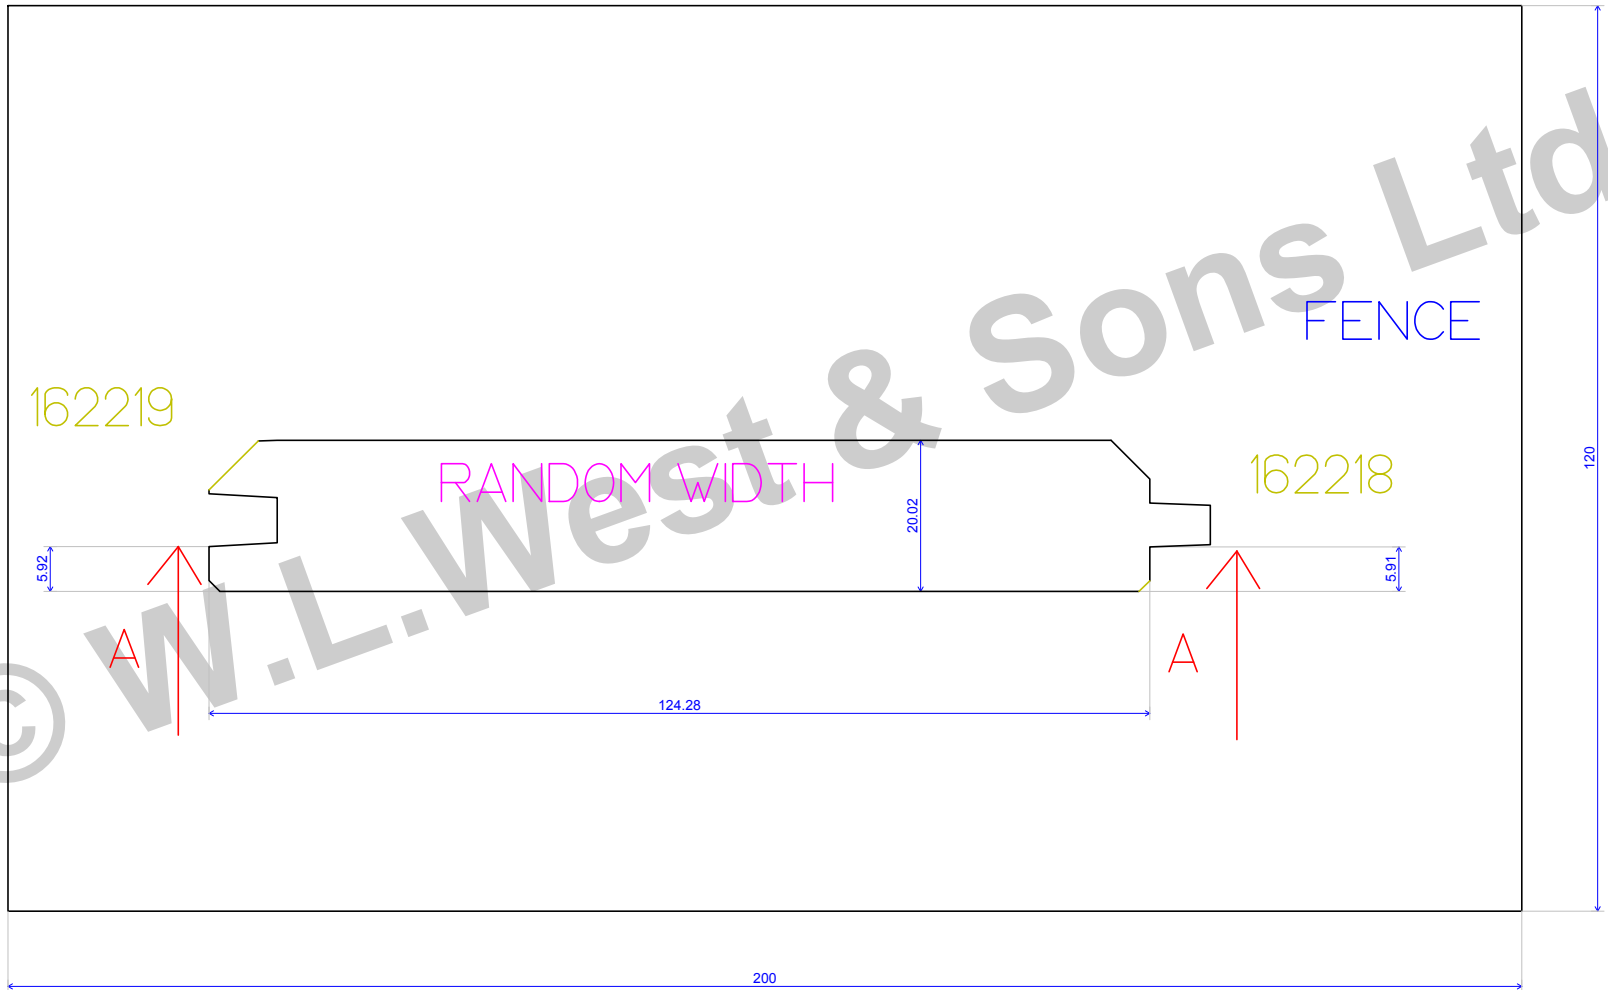

	<b>WLW 19MM TGV</b> Box 123	Scale : 1.235
02/06/09		

© W.L. West & Sons Ltd

		
	<b>WLW 22MM CENTRAL T&amp;G</b>	Scale : 1.098
02/06/09		

	<b>WLW 27MM TGV</b>	Scale : 1
09/06/09	Box 119	

	<b>WLW 30MM TGV</b>	Scale : 1.098
02/06/09	Box 119B	

09/06/09

<b>ANGLE T&amp;G 22MM THICK</b>

Scale : 1

	<b>WLW ANGLE TG</b>	Scale : 1.164
09/06/09	Box 127	

	<b>WLW T &amp; G SMALL V</b>	Scale : 1
09/06/09	Box 124	

	<b>WLW TGV WITH MICRO BEVELL</b>	Scale : 1
09/06/09	Box 162	

© W.L. West & Sons Ltd

		
	<b>WLW T&amp;G</b>	Scale : 1
09/06/09	Box 126	

© W.L. West & Sons Ltd

	<b>WLW TG WITH ROUND</b>	Scale : 1
09/06/09	Box 128	

	<b>WLW TWO FACED TGV</b>	Scale : 1
09/06/09		

	<b>WLW RANDON WIDTH 2 FACE MICRO BEVELL</b>	Scale : 1
09/06/09	Box 164	