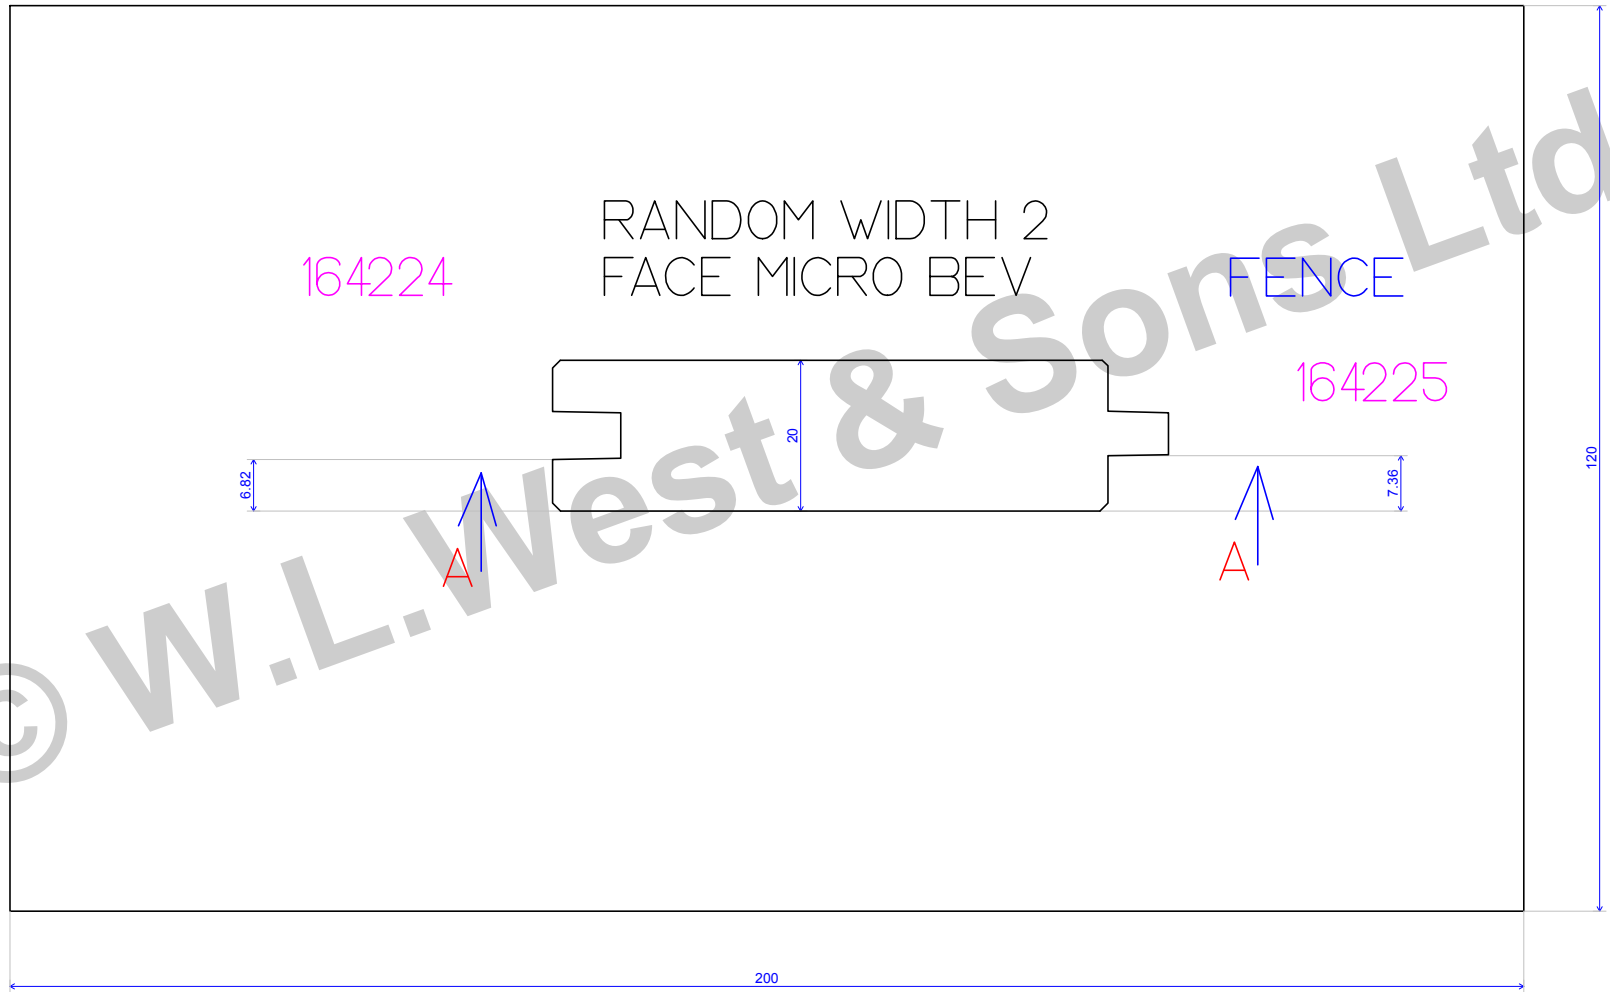

09/06/09

<b>ANGLE T&amp;G 22MM THICK</b>

Scale : 1

	<b>WLW ANGLE TG</b>	Scale : 1.164
09/06/09	Box 127	

	<b>WLW T &amp; G SMALL V</b>	Scale : 1
09/06/09	Box 124	

	<b>WLW TGV WITH MICRO BEVELL</b>	Scale : 1
09/06/09	Box 162	

© W.L. West & Sons Ltd

		
	<b>WLW T&amp;G</b>	Scale : 1
09/06/09	Box 126	

© W.L. West & Sons Ltd

	<b>WLW TG WITH ROUND</b>	Scale : 1
09/06/09	Box 128	

	<b>WLW TWO FACED TGV</b>	Scale : 1
09/06/09		

	<b>WLW RANDON WIDTH 2 FACE MICRO BEVELL</b>	Scale : 1
09/06/09	Box 164	