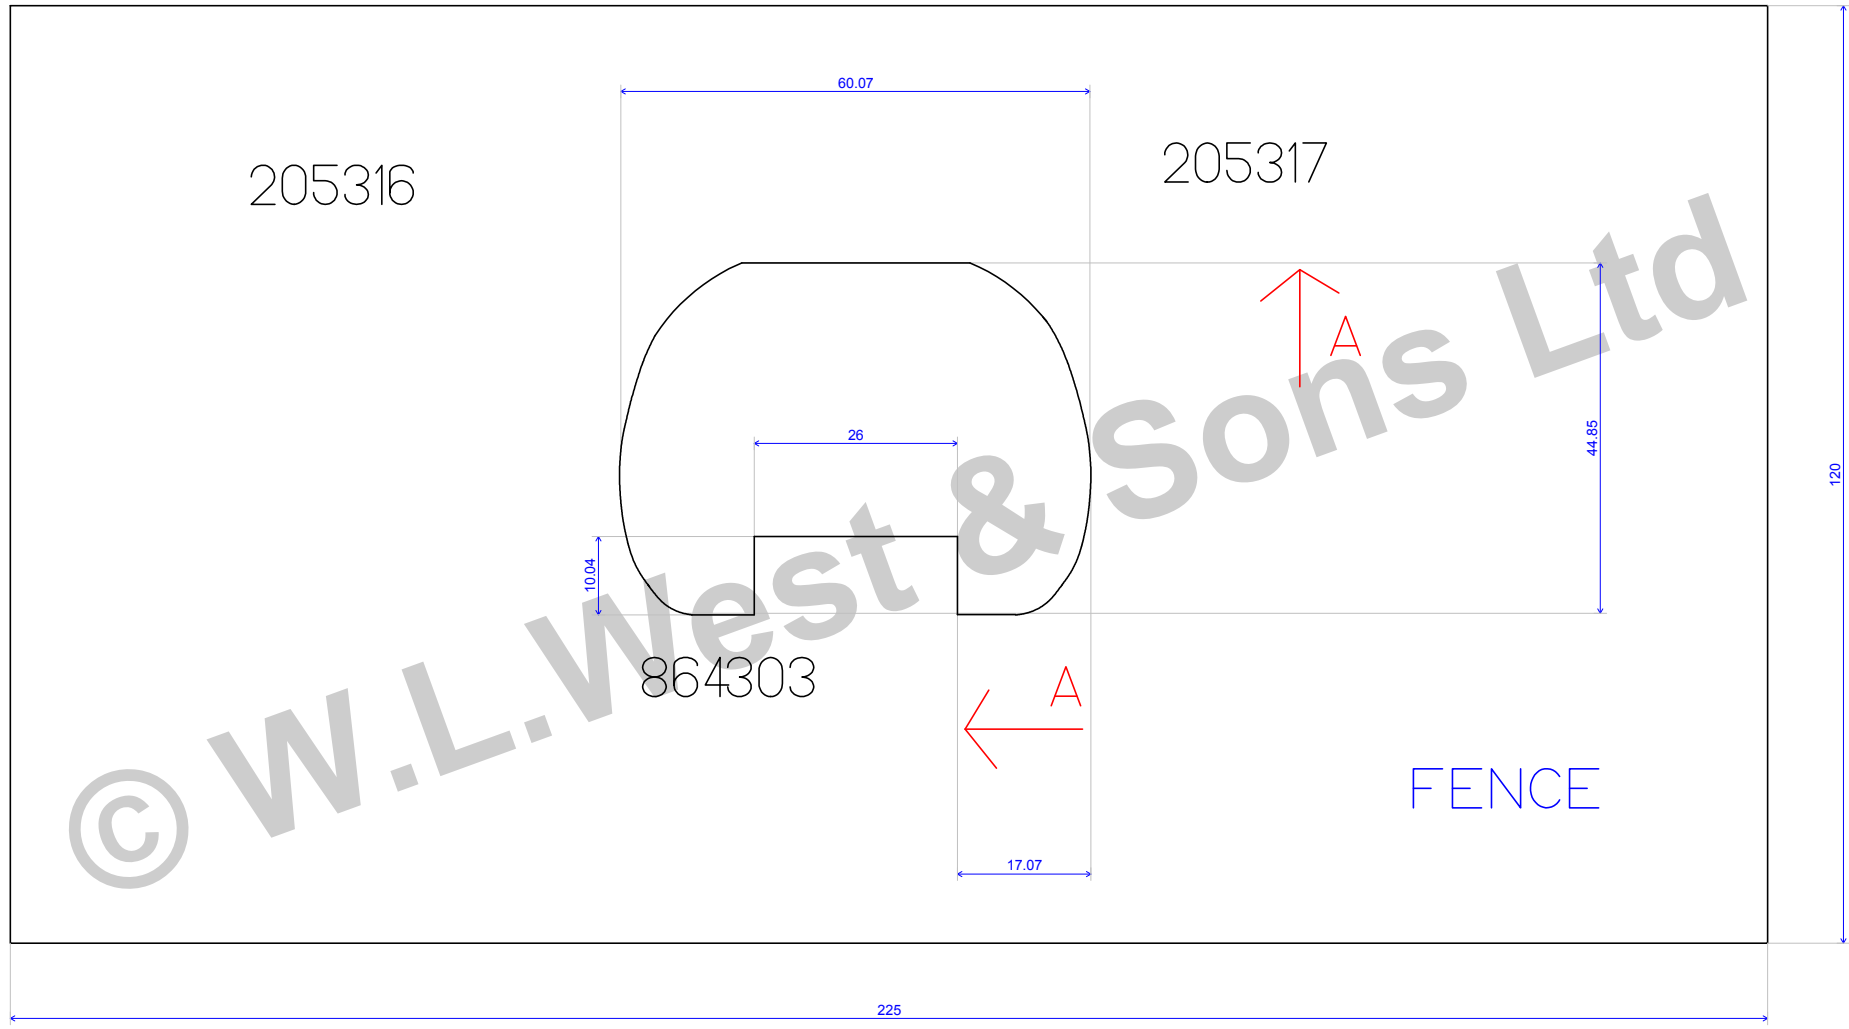

	<b>BALLISTRAD E HANDRAIL</b>	Scale : 1.006
27/05/09		

	<b>WLW HANDRAIL 1 WITH 40MM REBATE</b>	Scale : 1.164
28/05/09	Box 153D	

	<b>WLW HANDRAIL 3</b>	Scale : 1.257
28/05/09	Box 153	

	<b>WLW HANDRAIL 3</b>	Scale : 1.164
28/05/09	Box 413	

		
	<b>WLW HANDRAIL 3</b>	Scale : 1.164
28/05/09	Box 153	

		
	<b>WLW HANDRAIL 3 F</b>	Scale : 1.257
28/05/09		

		
	<b>WLW MOPSTICK I WITH REBATE</b>	Scale : 1.034
28/05/09	Box 205	

		
	<b>WLW MOPSTICK I</b>	Scale : 1.034
28/05/09	Box 205	

	<b>WLW MOPSTICK 2</b>	Scale : 1.164
28/05/09	Box 206	

© W.L. West & Sons Ltd

	<b>WLW MOPSTICK 60MM WITH 26MM REBATE</b>	Scale : 1.034
28/05/09	Box 205B	

© W.L. West & Sons Ltd

	<b>WLW PIGS EAR HANDRAIL</b>	Scale : 1.164
28/05/09	Box 147	