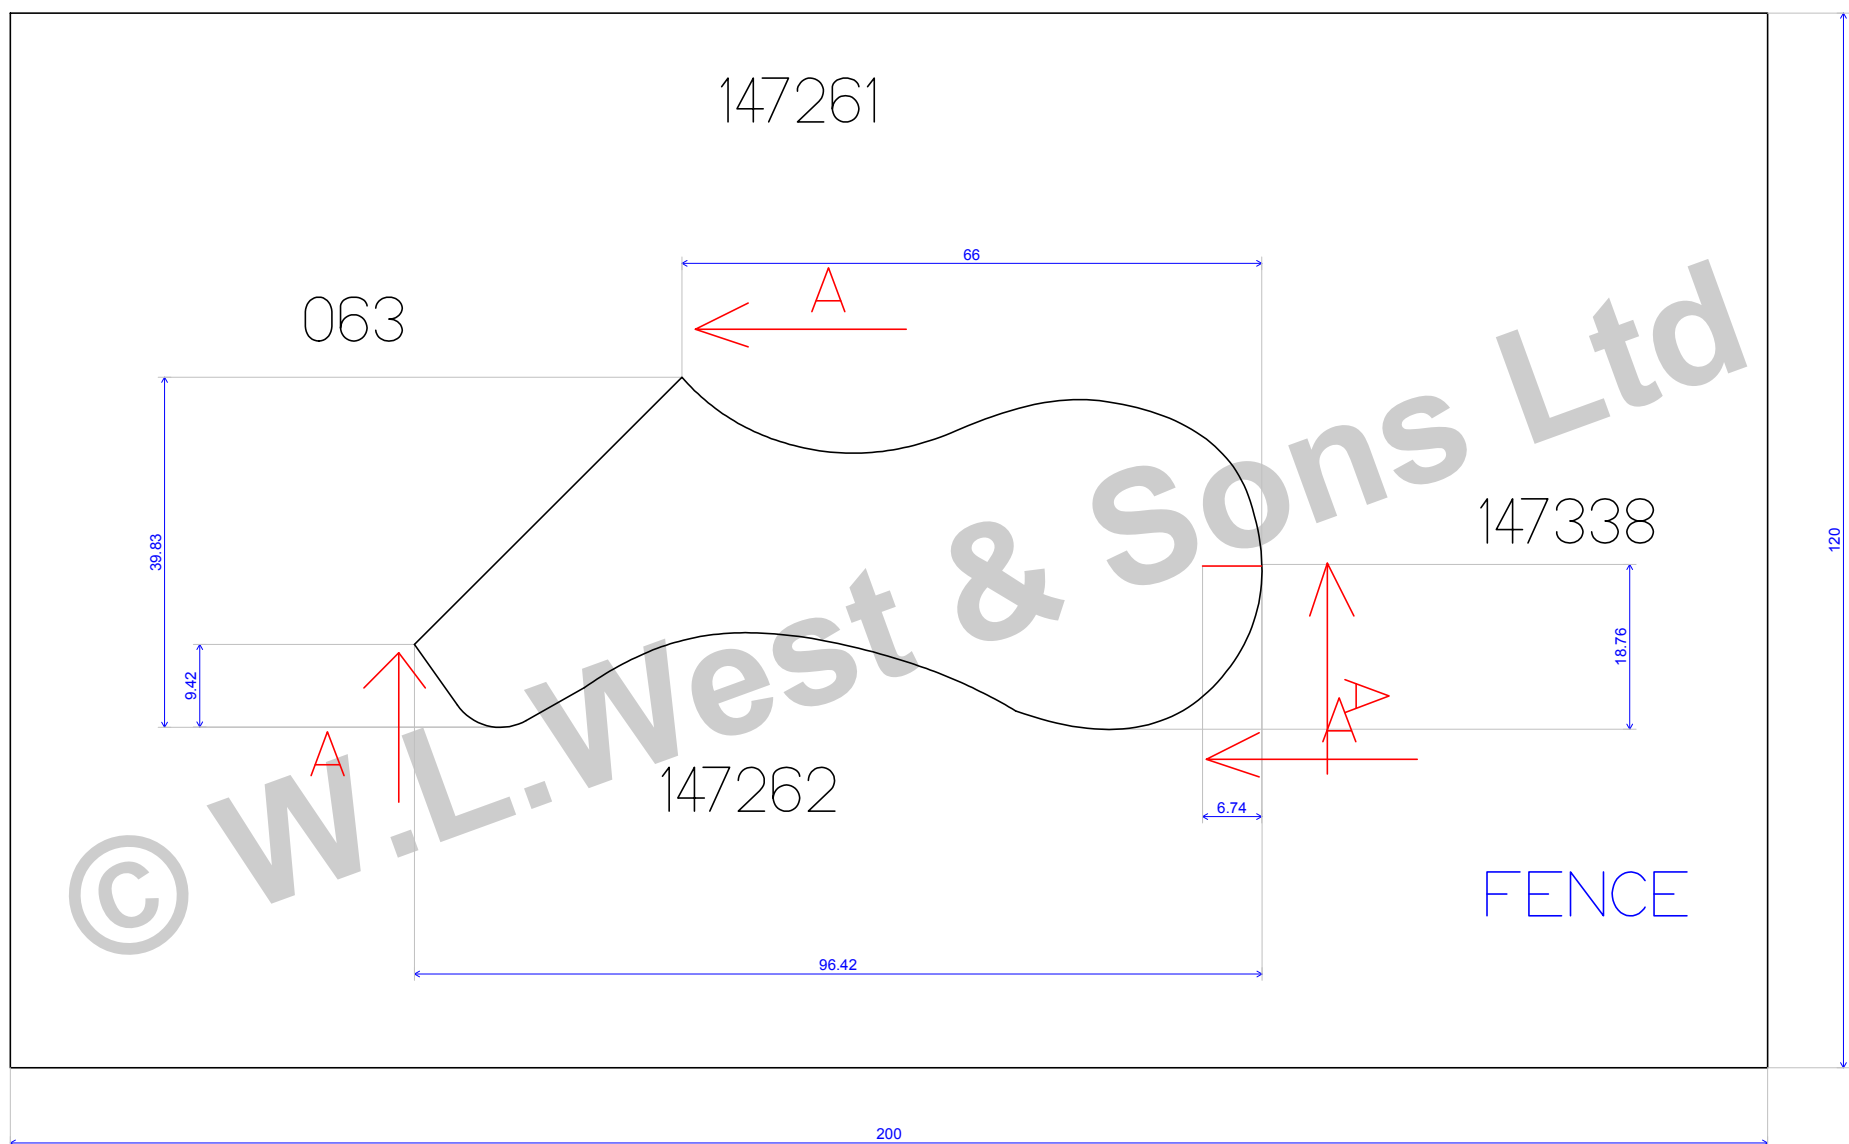

	<b>BALLISTRAD E HANDRAIL</b>	Scale : 1.006
27/05/09		

	<b>WLW HANDRAIL 1 WITH 40MM REBATE</b>	Scale : 1.164
28/05/09	Box 153D	

	<b>WLW HANDRAIL 3</b>	Scale : 1.257
28/05/09	Box 153	

	<b>WLW HANDRAIL 3</b>	Scale : 1.164
28/05/09	Box 413	

		
	<b>WLW HANDRAIL 3</b>	Scale : 1.164
28/05/09	Box 153	

		
	<b>WLW HANDRAIL 3 F</b>	Scale : 1.257
28/05/09		

		
	<b>WLW MOPSTICK I WITH REBATE</b>	Scale : 1.034
28/05/09	Box 205	

		
	<b>WLW MOPSTICK I</b>	Scale : 1.034
28/05/09	Box 205	

	<b>WLW MOPSTICK 2</b>	Scale : 1.164
28/05/09	Box 206	

© W.L. West & Sons Ltd

	<b>WLW MOPSTICK 60MM WITH 26MM REBATE</b>	Scale : 1.034
28/05/09	Box 205B	

© W.L. West & Sons Ltd

	<b>WLW PIGS EAR HANDRAIL</b>	Scale : 1.164
28/05/09	Box 147	