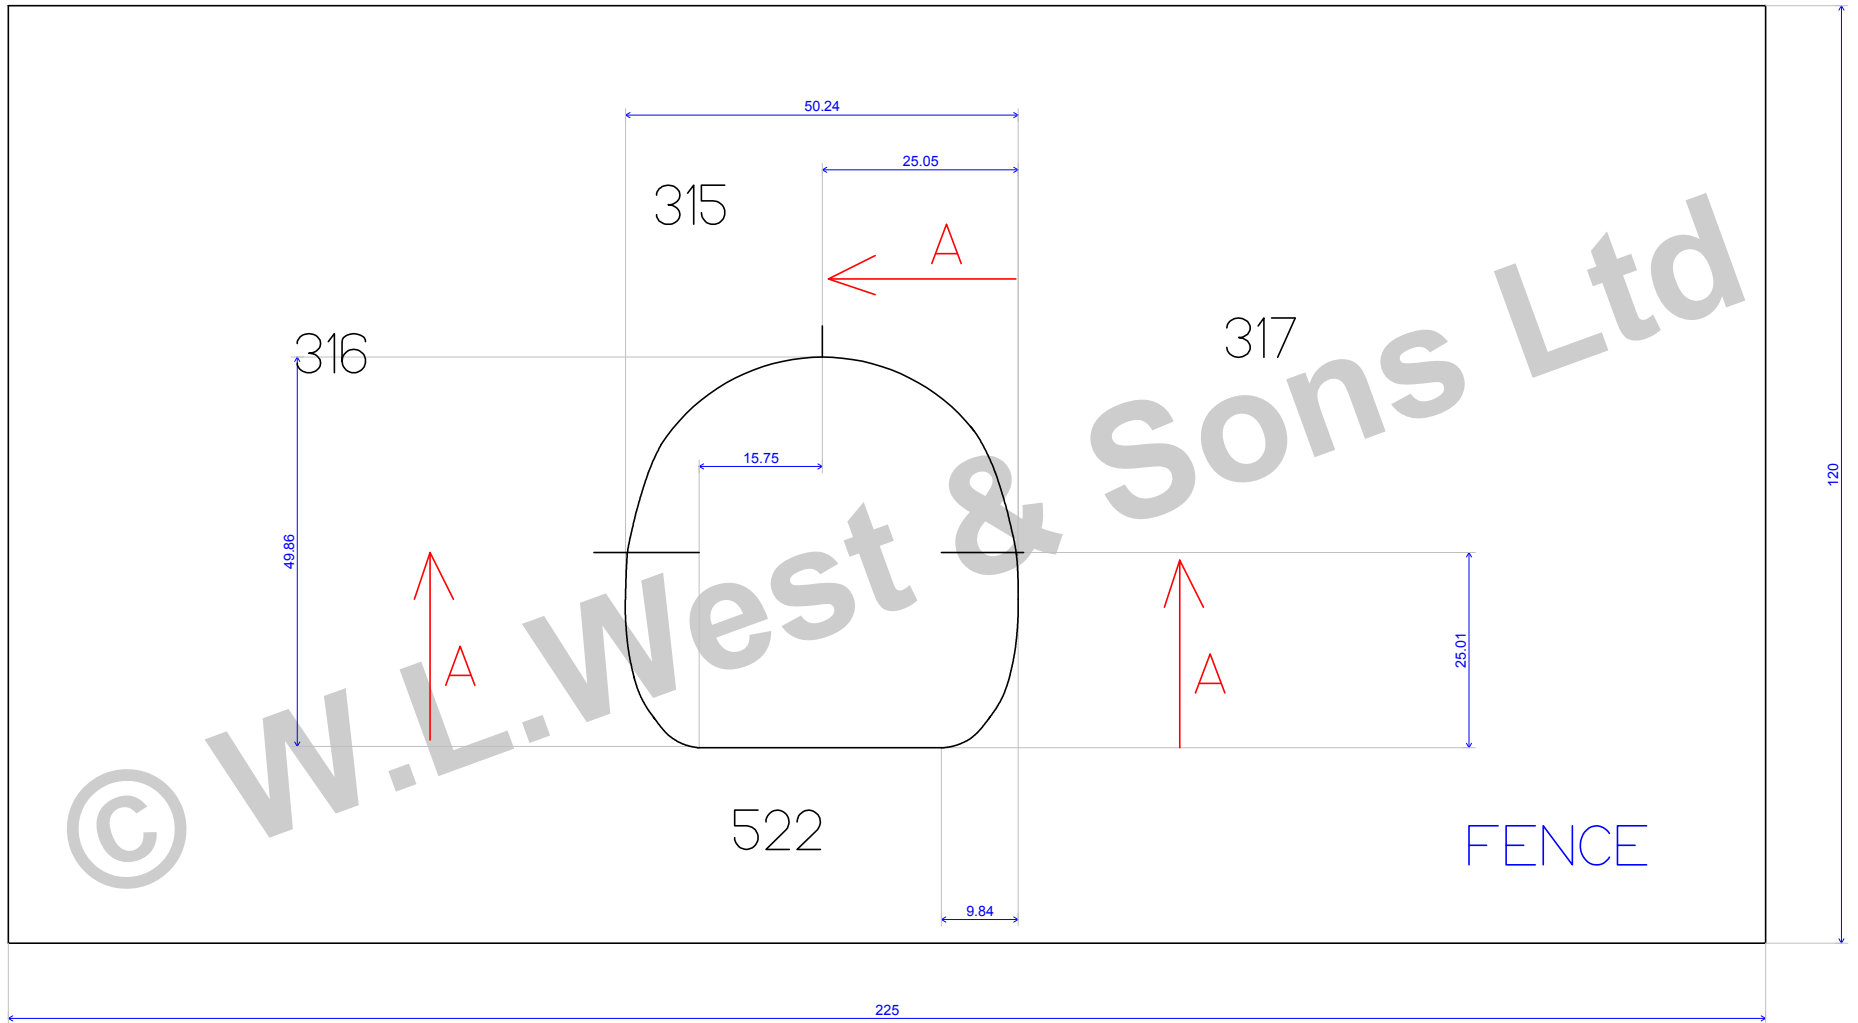

	<b>BALLISTRAD E HANDRAIL</b>	Scale : 1.006
27/05/09		

	<b>WLW HANDRAIL 1 WITH 40MM REBATE</b>	Scale : 1.164
28/05/09	Box 153D	

	<b>WLW HANDRAIL 3</b>	Scale : 1.257
28/05/09	Box 153	

	<b>WLW HANDRAIL 3</b>	Scale : 1.164
28/05/09	Box 413	

		
	<b>WLW HANDRAIL 3</b>	Scale : 1.164
28/05/09	Box 153	

		
	<b>WLW HANDRAIL 3 F</b>	Scale : 1.257
28/05/09		

		
	<b>WLW MOPSTICK I WITH REBATE</b>	Scale : 1.034
28/05/09	Box 205	

		
	<b>WLW MOPSTICK I</b>	Scale : 1.034
28/05/09	Box 205	

	<b>WLW MOPSTICK 2</b>	Scale : 1.164
28/05/09	Box 206	

© W.L. West & Sons Ltd

	<b>WLW MOPSTICK 60MM WITH 26MM REBATE</b>	Scale : 1.034
28/05/09	Box 205B	

© W.L. West & Sons Ltd

	<b>WLW PIGS EAR HANDRAIL</b>	Scale : 1.164
28/05/09	Box 147	