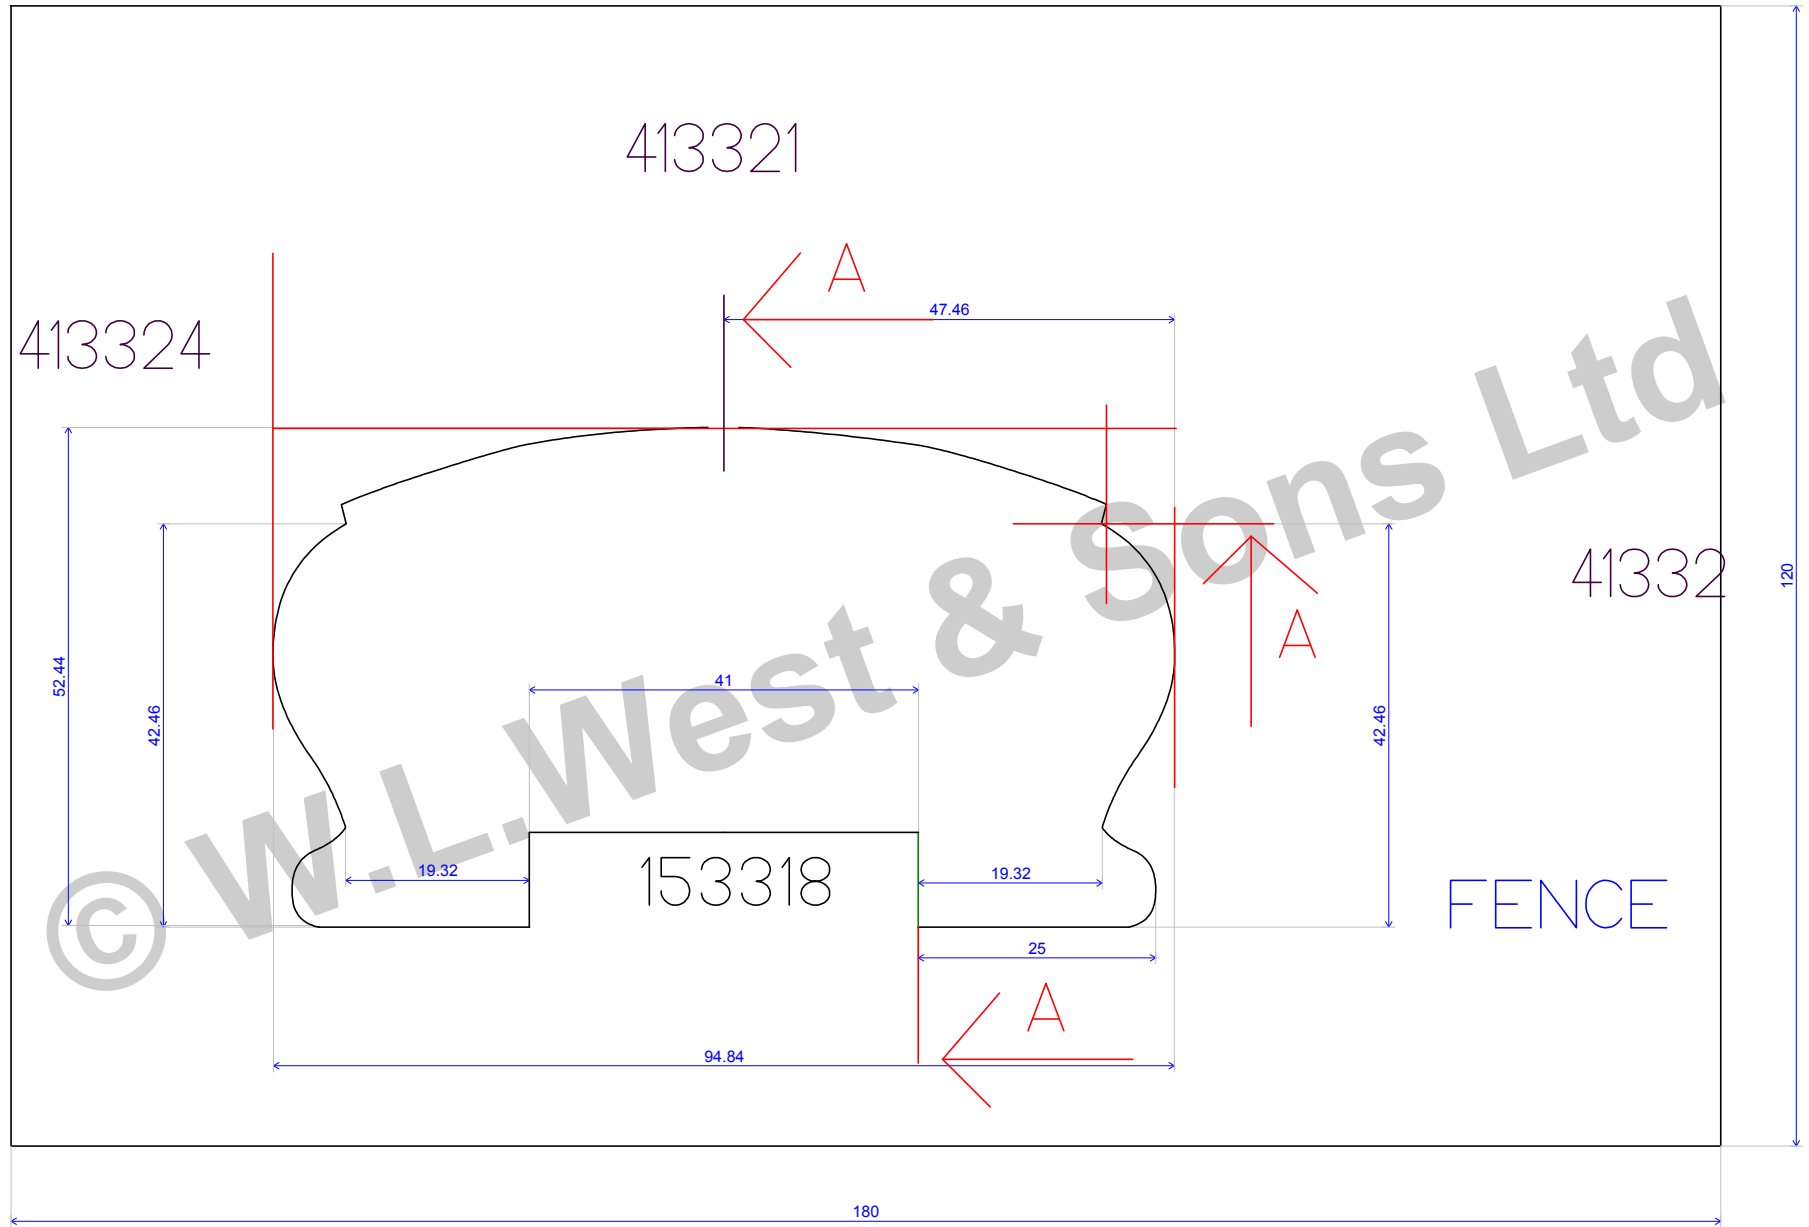

	<b>BALLISTRAD E HANDRAIL</b>	Scale : 1.006
27/05/09		

	<b>WLW HANDRAIL 1 WITH 40MM REBATE</b>	Scale : 1.164
28/05/09	Box 153D	

	<b>WLW HANDRAIL 3</b>	Scale : 1.257
28/05/09	Box 153	

	<b>WLW HANDRAIL 3</b>	Scale : 1.164
28/05/09	Box 413	

		
	<b>WLW HANDRAIL 3</b>	Scale : 1.164
28/05/09	Box 153	

		
	<b>WLW HANDRAIL 3 F</b>	Scale : 1.257
28/05/09		

		
	<b>WLW MOPSTICK I WITH REBATE</b>	Scale : 1.034
28/05/09	Box 205	

		
	<b>WLW MOPSTICK I</b>	Scale : 1.034
28/05/09	Box 205	

	<b>WLW MOPSTICK 2</b>	Scale : 1.164
28/05/09	Box 206	

© W.L. West & Sons Ltd

	<b>WLW MOPSTICK 60MM WITH 26MM REBATE</b>	Scale : 1.034
28/05/09	Box 205B	

© W.L. West & Sons Ltd

	<b>WLW PIGS EAR HANDRAIL</b>	Scale : 1.164
28/05/09	Box 147	