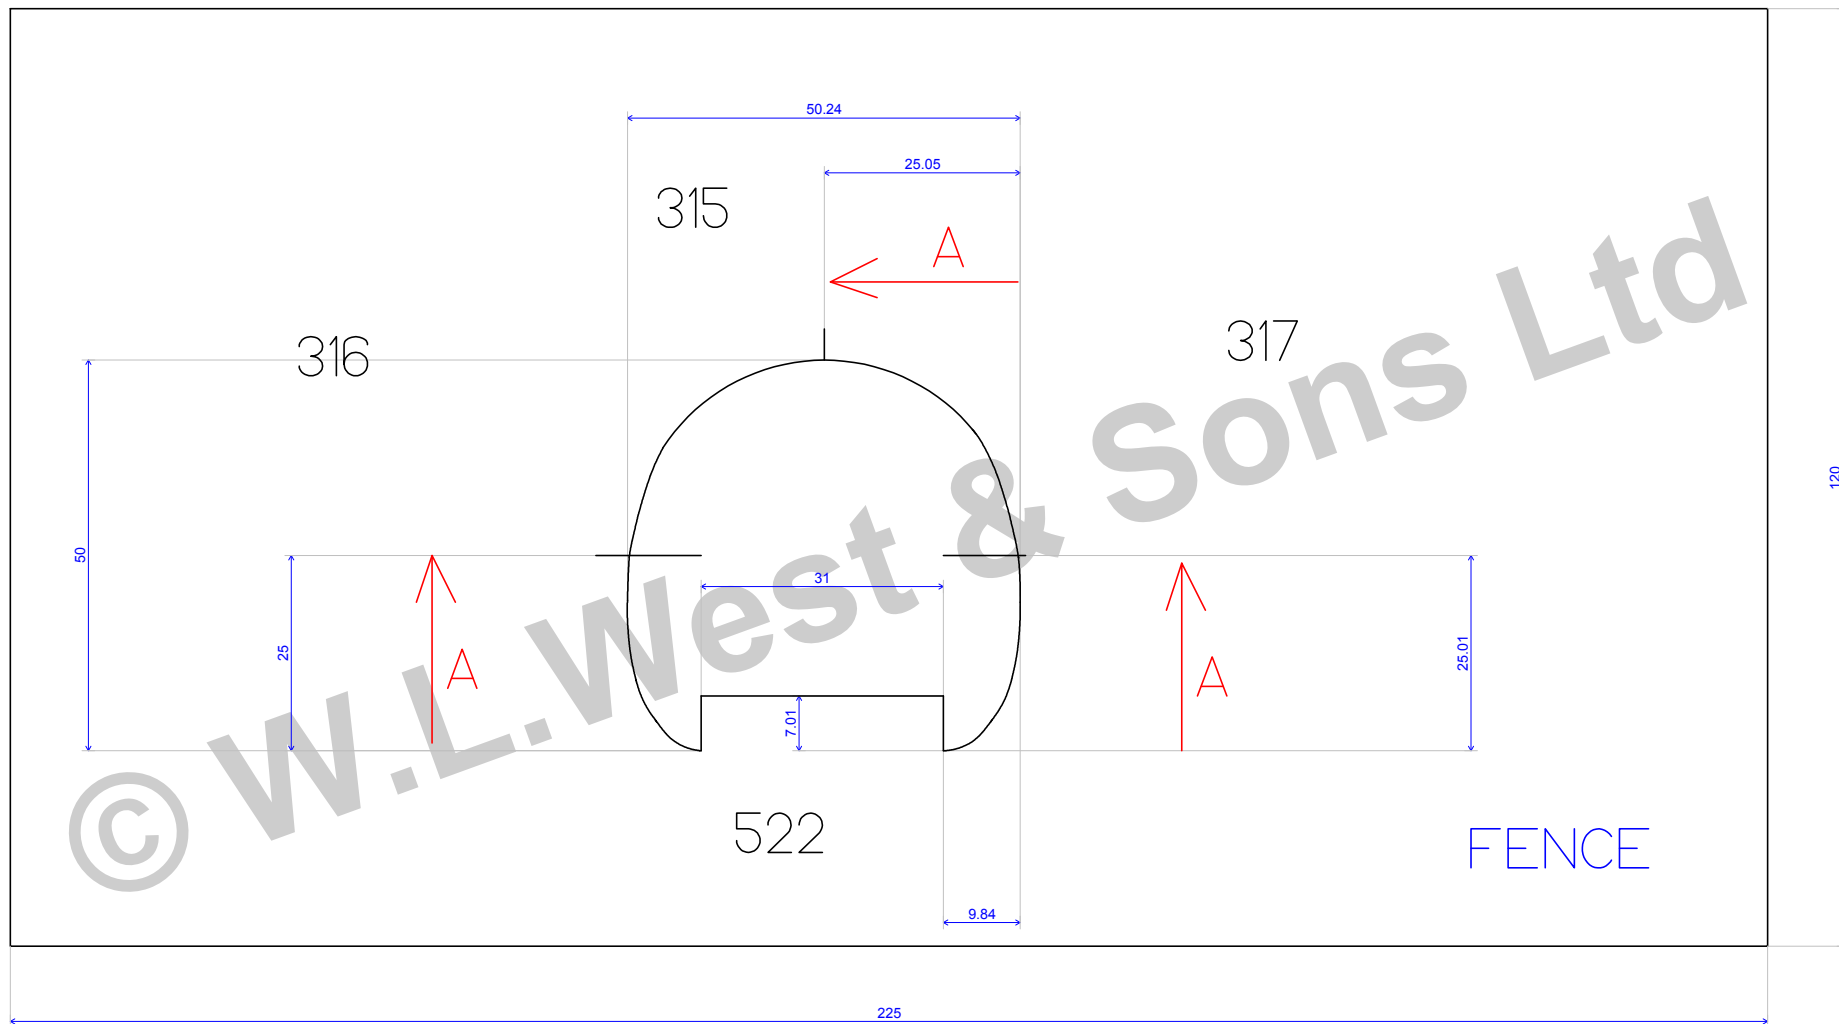

	<b>BALLISTRAD E HANDRAIL</b>	Scale : 1.006
27/05/09		

	<b>WLW HANDRAIL 1 WITH 40MM REBATE</b>	Scale : 1.164
28/05/09	Box 153D	

	<b>WLW HANDRAIL 3</b>	Scale : 1.257
28/05/09	Box 153	

	<b>WLW HANDRAIL 3</b>	Scale : 1.164
28/05/09	Box 413	

		
	<b>WLW HANDRAIL 3</b>	Scale : 1.164
28/05/09	Box 153	

		
	<b>WLW HANDRAIL 3 F</b>	Scale : 1.257
28/05/09		

		
	<b>WLW MOPSTICK I WITH REBATE</b>	Scale : 1.034
28/05/09	Box 205	

		
	<b>WLW MOPSTICK I</b>	Scale : 1.034
28/05/09	Box 205	

	<b>WLW MOPSTICK 2</b>	Scale : 1.164
28/05/09	Box 206	

© W.L. West & Sons Ltd

	<b>WLW MOPSTICK 60MM WITH 26MM REBATE</b>	Scale : 1.034
28/05/09	Box 205B	

© W.L. West & Sons Ltd

	<b>WLW PIGS EAR HANDRAIL</b>	Scale : 1.164
28/05/09	Box 147	