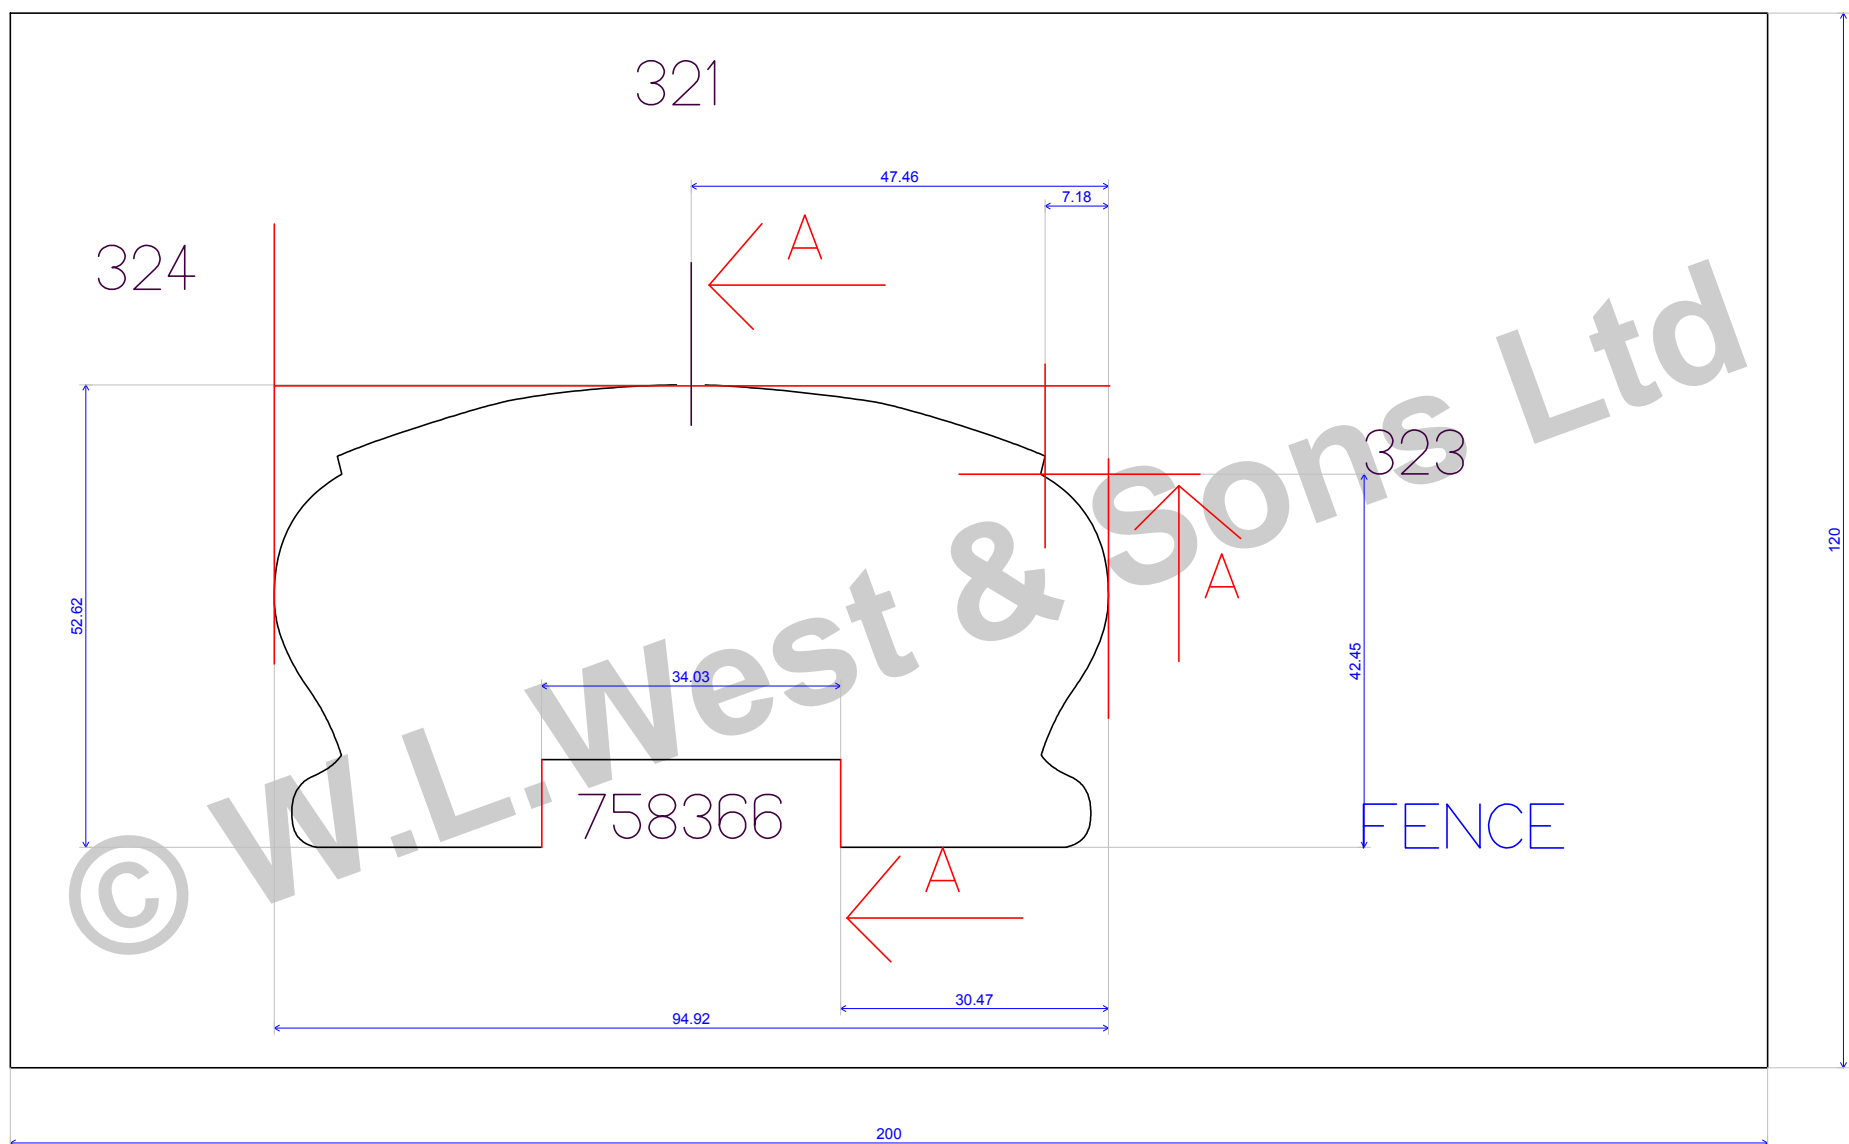

	<b>BALLISTRAD E HANDRAIL</b>	Scale : 1.006
27/05/09		

	<b>WLW HANDRAIL 1 WITH 40MM REBATE</b>	Scale : 1.164
28/05/09	Box 153D	

	<b>WLW HANDRAIL 3</b>	Scale : 1.257
28/05/09	Box 153	

	<b>WLW HANDRAIL 3</b>	Scale : 1.164
28/05/09	Box 413	

		
	<b>WLW HANDRAIL 3</b>	Scale : 1.164
28/05/09	Box 153	

		
	<b>WLW HANDRAIL 3 F</b>	Scale : 1.257
28/05/09		

		
	<b>WLW MOPSTICK I WITH REBATE</b>	Scale : 1.034
28/05/09	Box 205	

		
	<b>WLW MOPSTICK I</b>	Scale : 1.034
28/05/09	Box 205	

	<b>WLW MOPSTICK 2</b>	Scale : 1.164
28/05/09	Box 206	

© W.L. West & Sons Ltd

	<b>WLW MOPSTICK 60MM WITH 26MM REBATE</b>	Scale : 1.034
28/05/09	Box 205B	

© W.L. West & Sons Ltd

	<b>WLW PIGS EAR HANDRAIL</b>	Scale : 1.164
28/05/09	Box 147	