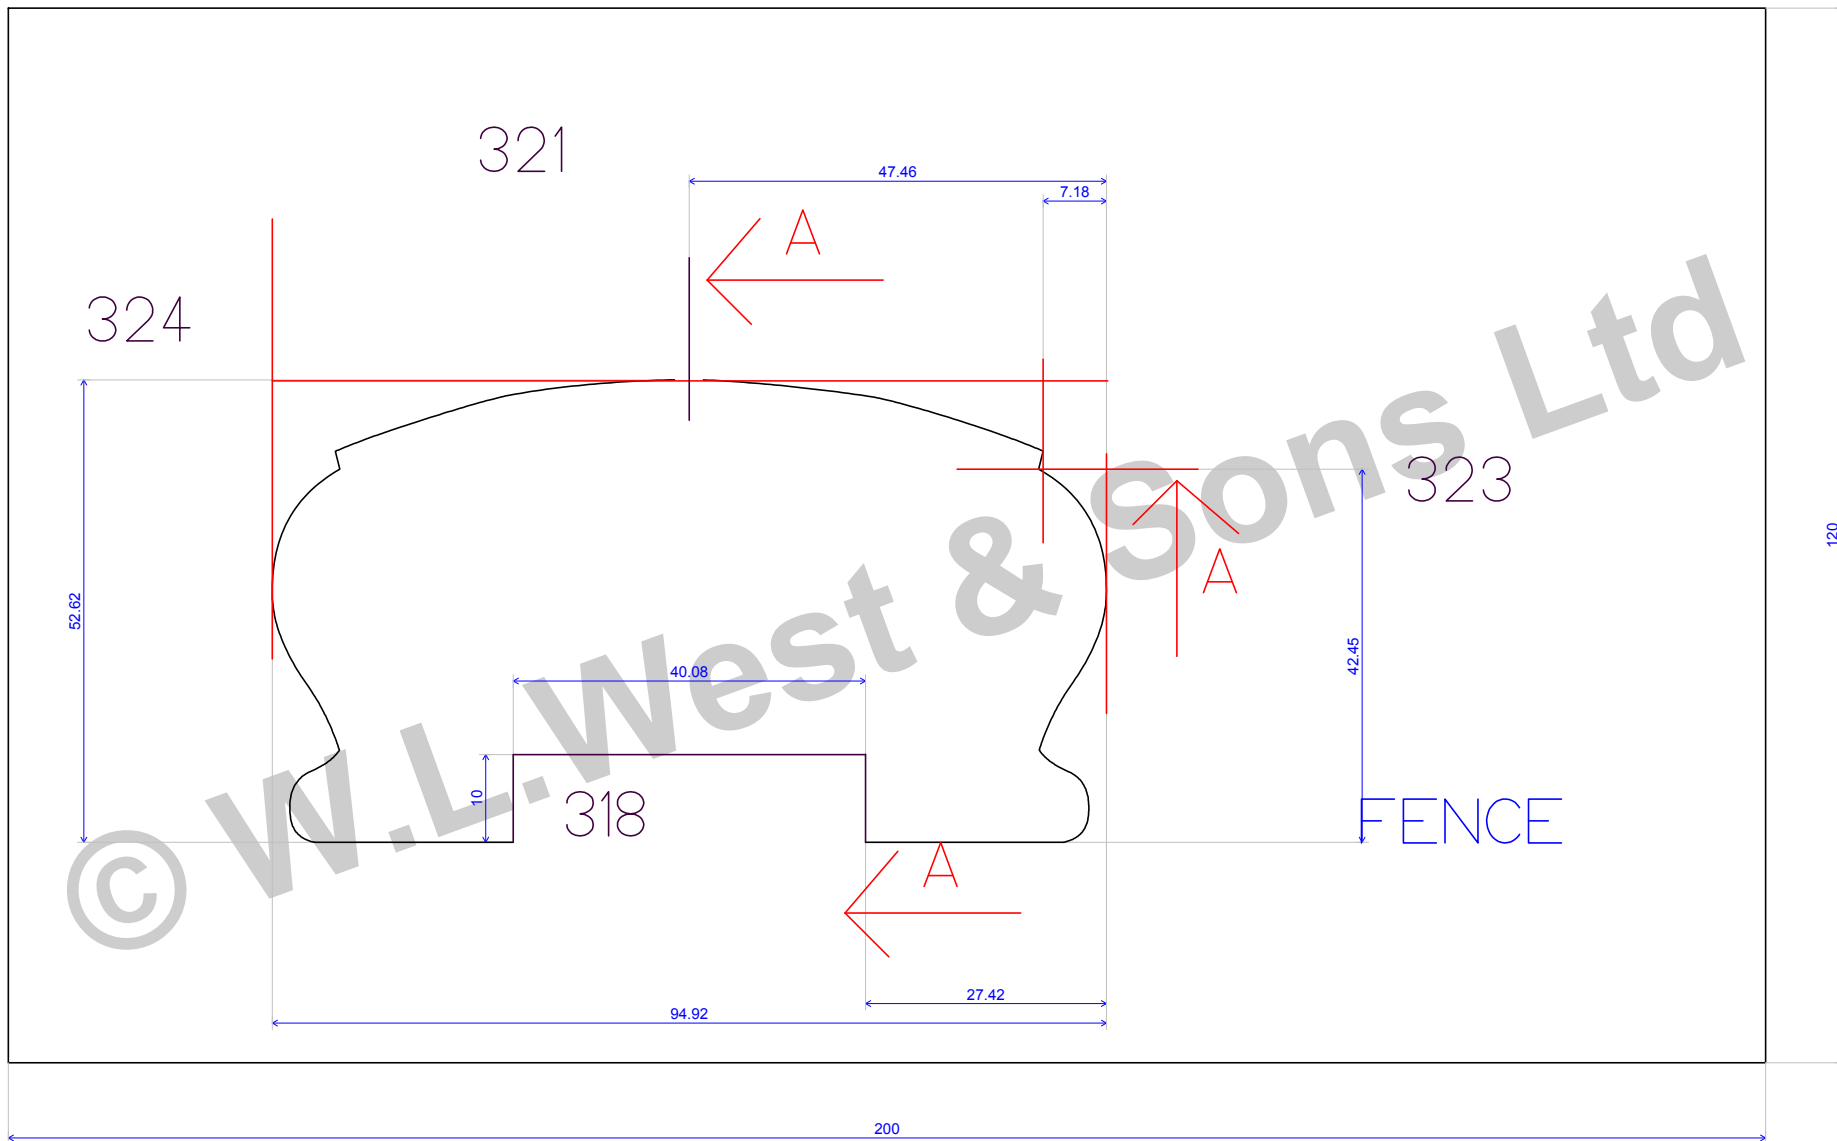

	<b>BALLISTRAD E HANDRAIL</b>	Scale : 1.006
27/05/09		

	<b>WLW HANDRAIL 1 WITH 40MM REBATE</b>	Scale : 1.164
28/05/09	Box 153D	

	<b>WLW HANDRAIL 3</b>	Scale : 1.257
28/05/09	Box 153	

	<b>WLW HANDRAIL 3</b>	Scale : 1.164
28/05/09	Box 413	

		
	<b>WLW HANDRAIL 3</b>	Scale : 1.164
28/05/09	Box 153	

		
	<b>WLW HANDRAIL 3 F</b>	Scale : 1.257
28/05/09		

		
	<b>WLW MOPSTICK I WITH REBATE</b>	Scale : 1.034
28/05/09	Box 205	

		
	<b>WLW MOPSTICK I</b>	Scale : 1.034
28/05/09	Box 205	

	<b>WLW MOPSTICK 2</b>	Scale : 1.164
28/05/09	Box 206	

© W.L. West & Sons Ltd

	<b>WLW MOPSTICK 60MM WITH 26MM REBATE</b>	Scale : 1.034
28/05/09	Box 205B	

© W.L. West & Sons Ltd

	<b>WLW PIGS EAR HANDRAIL</b>	Scale : 1.164
28/05/09	Box 147	