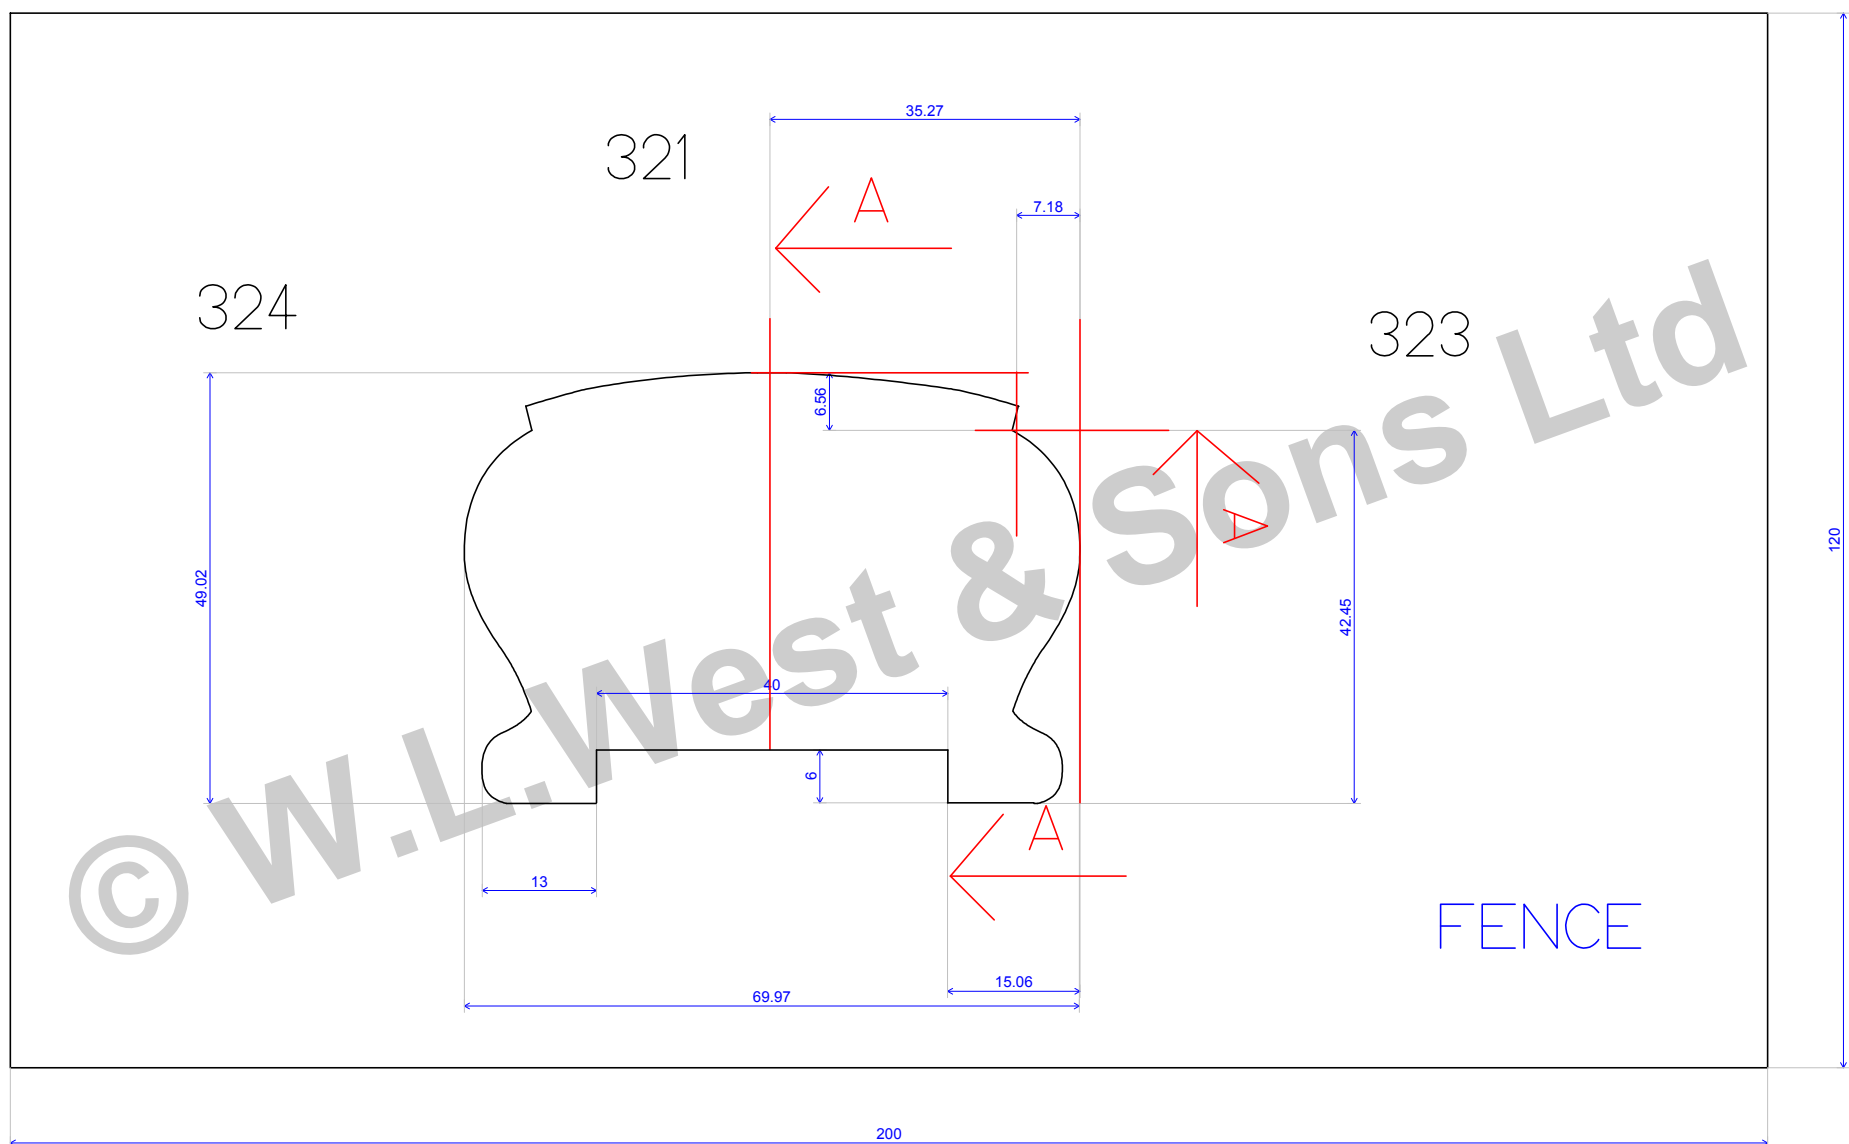

	<b>BALLISTRAD E HANDRAIL</b>	Scale : 1.006
27/05/09		

	<b>WLW HANDRAIL 1 WITH 40MM REBATE</b>	Scale : 1.164
28/05/09	Box 153D	

	<b>WLW HANDRAIL 3</b>	Scale : 1.257
28/05/09	Box 153	

	<b>WLW HANDRAIL 3</b>	Scale : 1.164
28/05/09	Box 413	

		
	<b>WLW HANDRAIL 3</b>	Scale : 1.164
28/05/09	Box 153	

		
	<b>WLW HANDRAIL 3 F</b>	Scale : 1.257
28/05/09		

		
	<b>WLW MOPSTICK I WITH REBATE</b>	Scale : 1.034
28/05/09	Box 205	

		
	<b>WLW MOPSTICK I</b>	Scale : 1.034
28/05/09	Box 205	

	<b>WLW MOPSTICK 2</b>	Scale : 1.164
28/05/09	Box 206	

© W.L. West & Sons Ltd

	<b>WLW MOPSTICK 60MM WITH 26MM REBATE</b>	Scale : 1.034
28/05/09	Box 205B	

© W.L. West & Sons Ltd

	<b>WLW PIGS EAR HANDRAIL</b>	Scale : 1.164
28/05/09	Box 147	