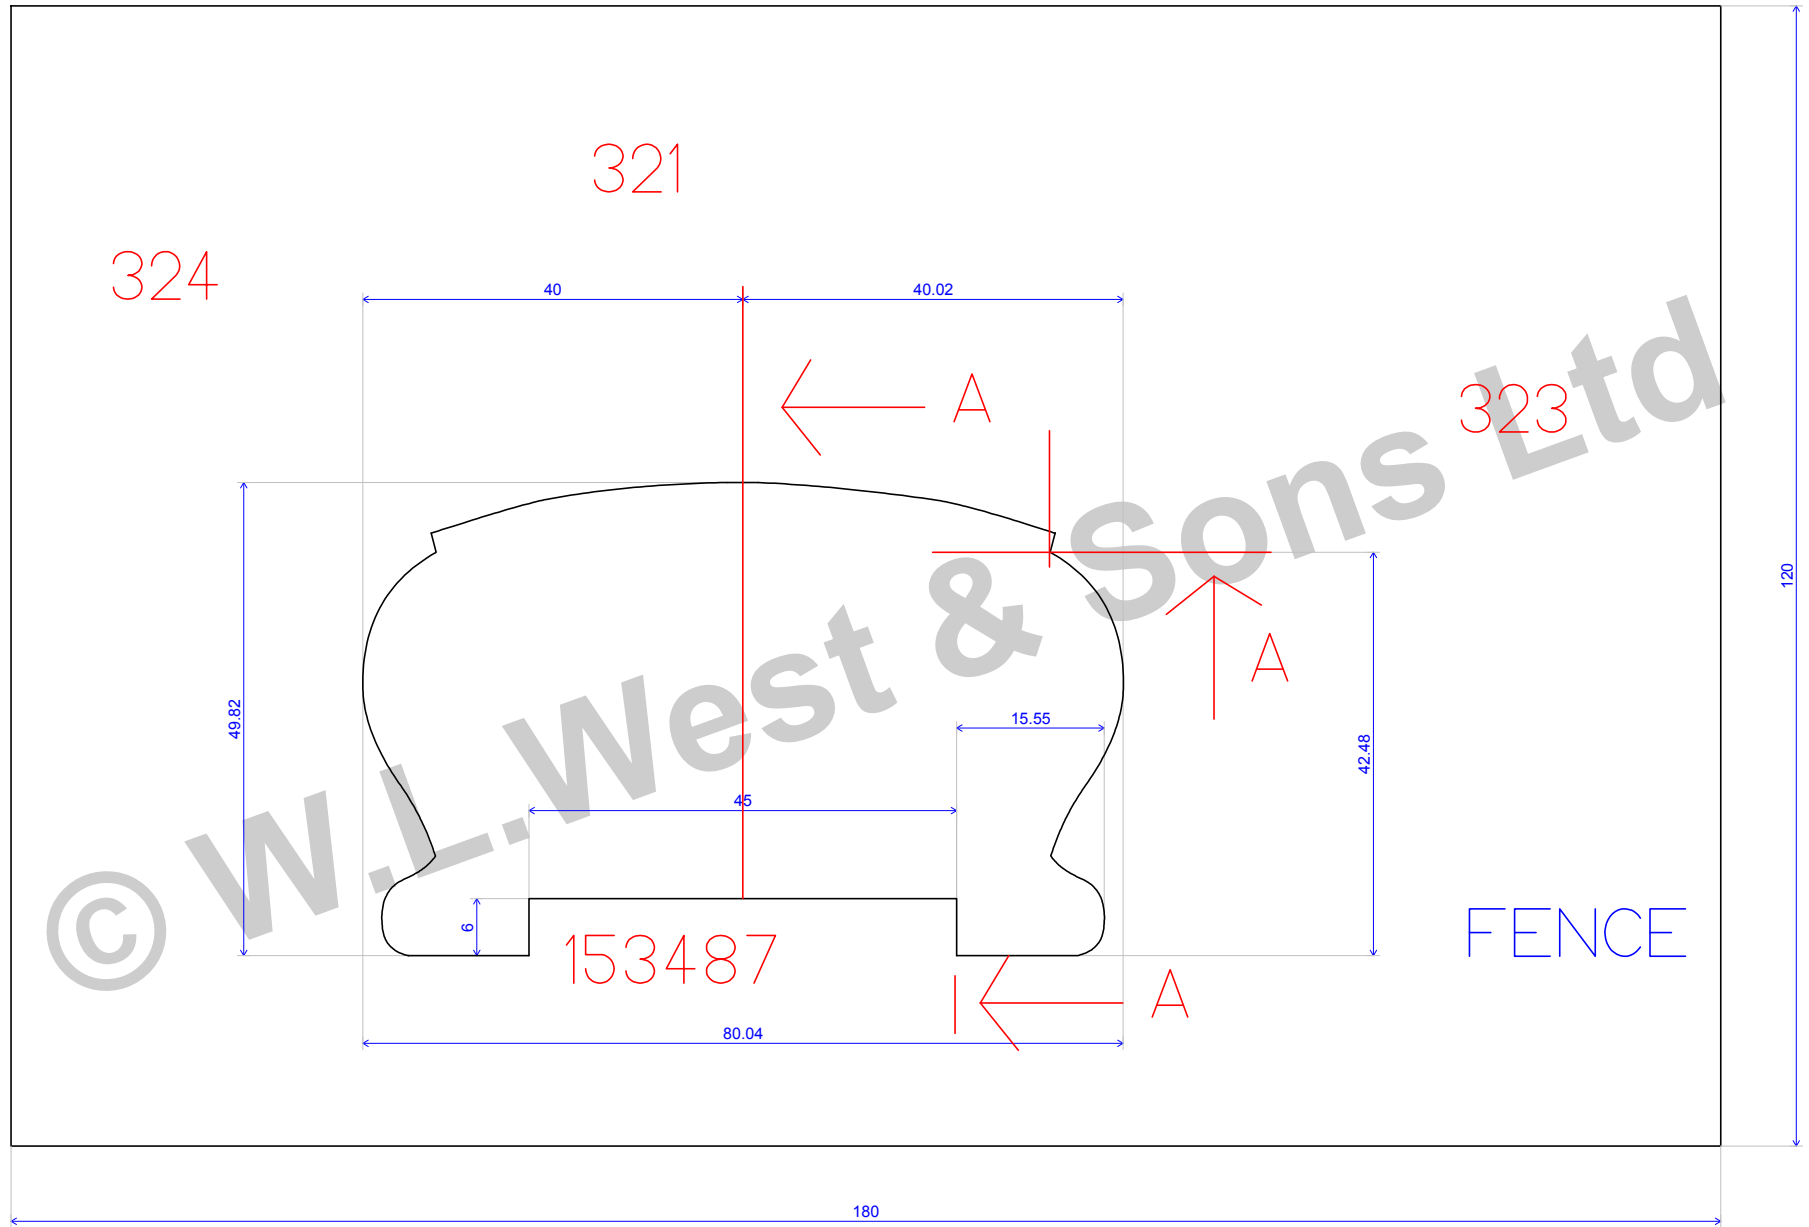

	<b>BALLISTRAD E HANDRAIL</b>	Scale : 1.006
27/05/09		

	<b>WLW HANDRAIL 1 WITH 40MM REBATE</b>	Scale : 1.164
28/05/09	Box 153D	

	<b>WLW HANDRAIL 3</b>	Scale : 1.257
28/05/09	Box 153	

	<b>WLW HANDRAIL 3</b>	Scale : 1.164
28/05/09	Box 413	

		
	<b>WLW HANDRAIL 3</b>	Scale : 1.164
28/05/09	Box 153	

		
	<b>WLW HANDRAIL 3 F</b>	Scale : 1.257
28/05/09		

		
	<b>WLW MOPSTICK I WITH REBATE</b>	Scale : 1.034
28/05/09	Box 205	

		
	<b>WLW MOPSTICK I</b>	Scale : 1.034
28/05/09	Box 205	

	<b>WLW MOPSTICK 2</b>	Scale : 1.164
28/05/09	Box 206	

© W.L. West & Sons Ltd

	<b>WLW MOPSTICK 60MM WITH 26MM REBATE</b>	Scale : 1.034
28/05/09	Box 205B	

© W.L. West & Sons Ltd

	<b>WLW PIGS EAR HANDRAIL</b>	Scale : 1.164
28/05/09	Box 147	