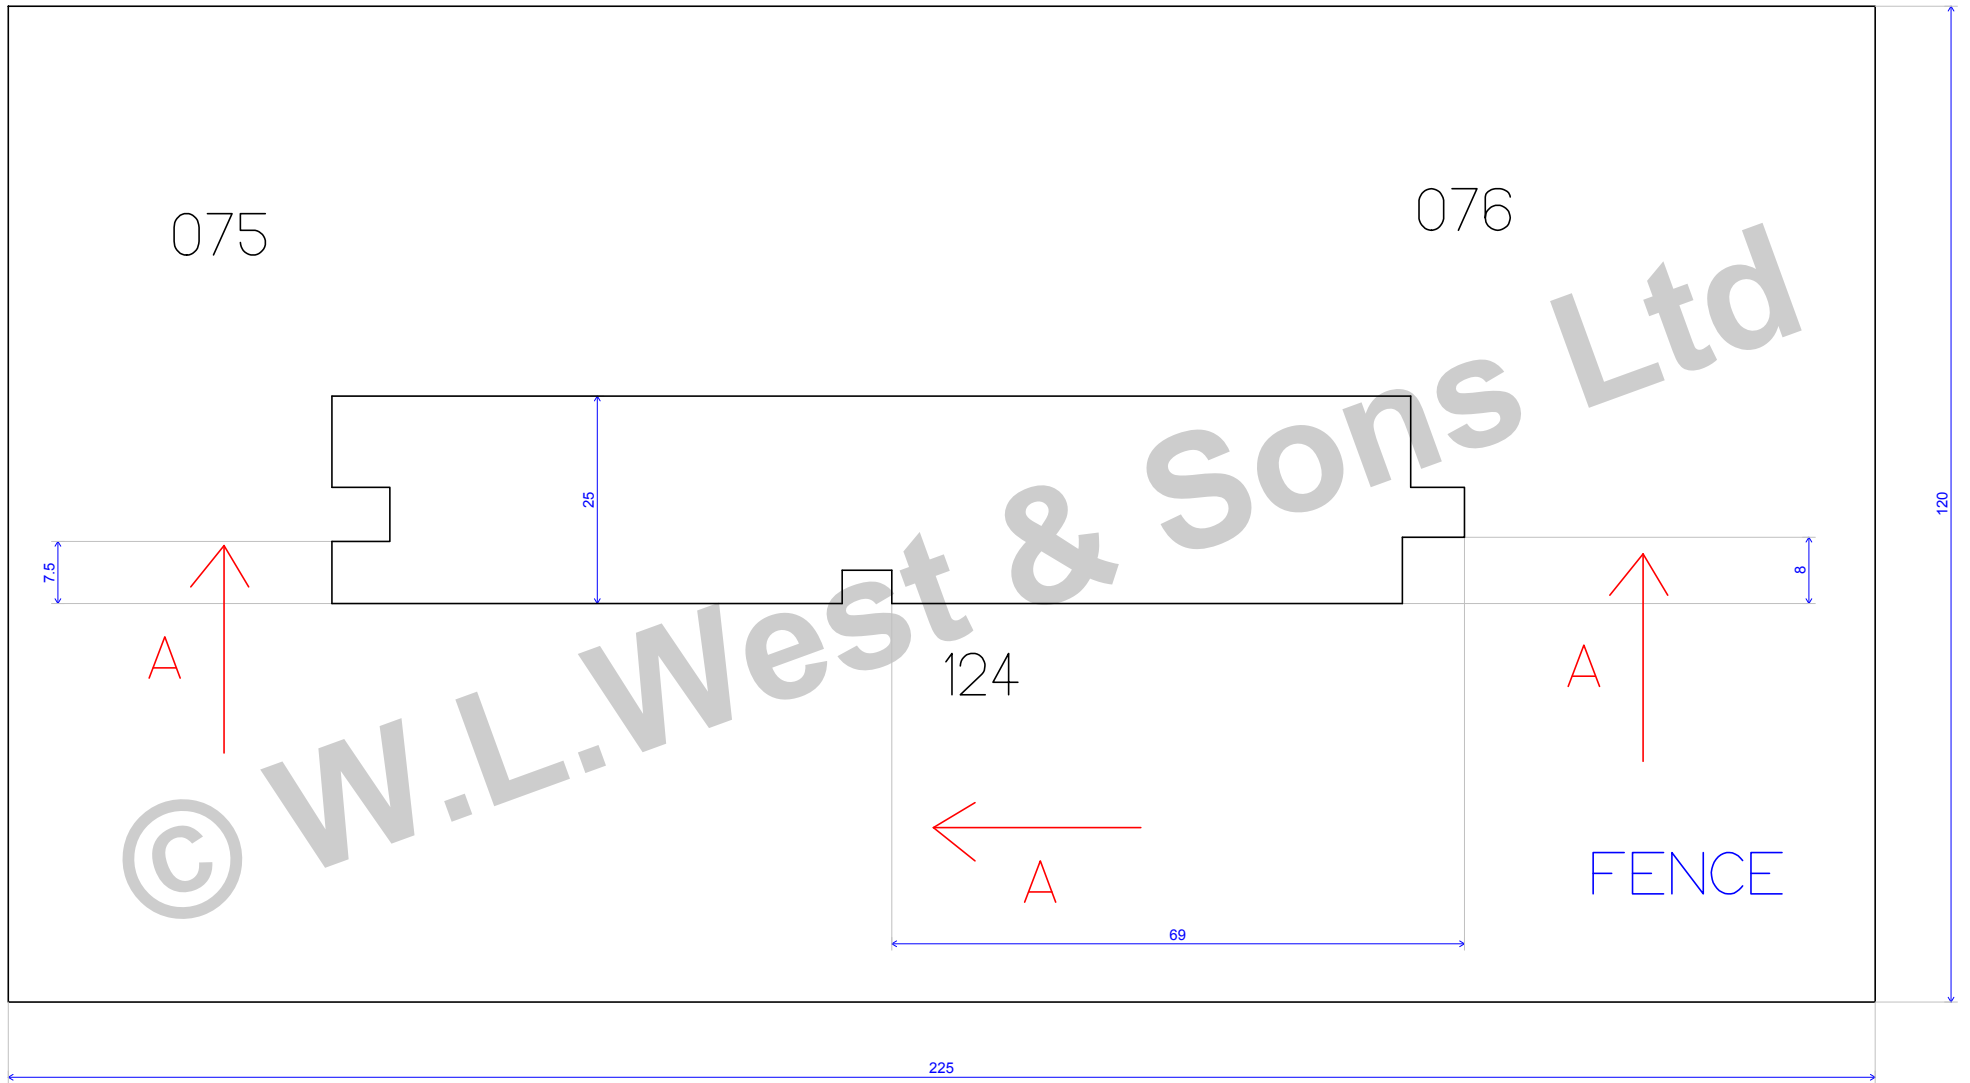

© W.L. West & Sons Ltd

	15MM FLOORING	Scale : 1.235
27/05/09		

	WLW 17MM FLOORING	Scale : 1.235
27/05/09		

		
	WLW 25MM FLOORING	Scale : 1.098
27/05/09		

		
	WLW FLOOR 4 130MM	Scale : 1.164
27/05/09		

	WLW FLOORING THRESHOLD	Scale : 1.164
15/06/09	Box 149	