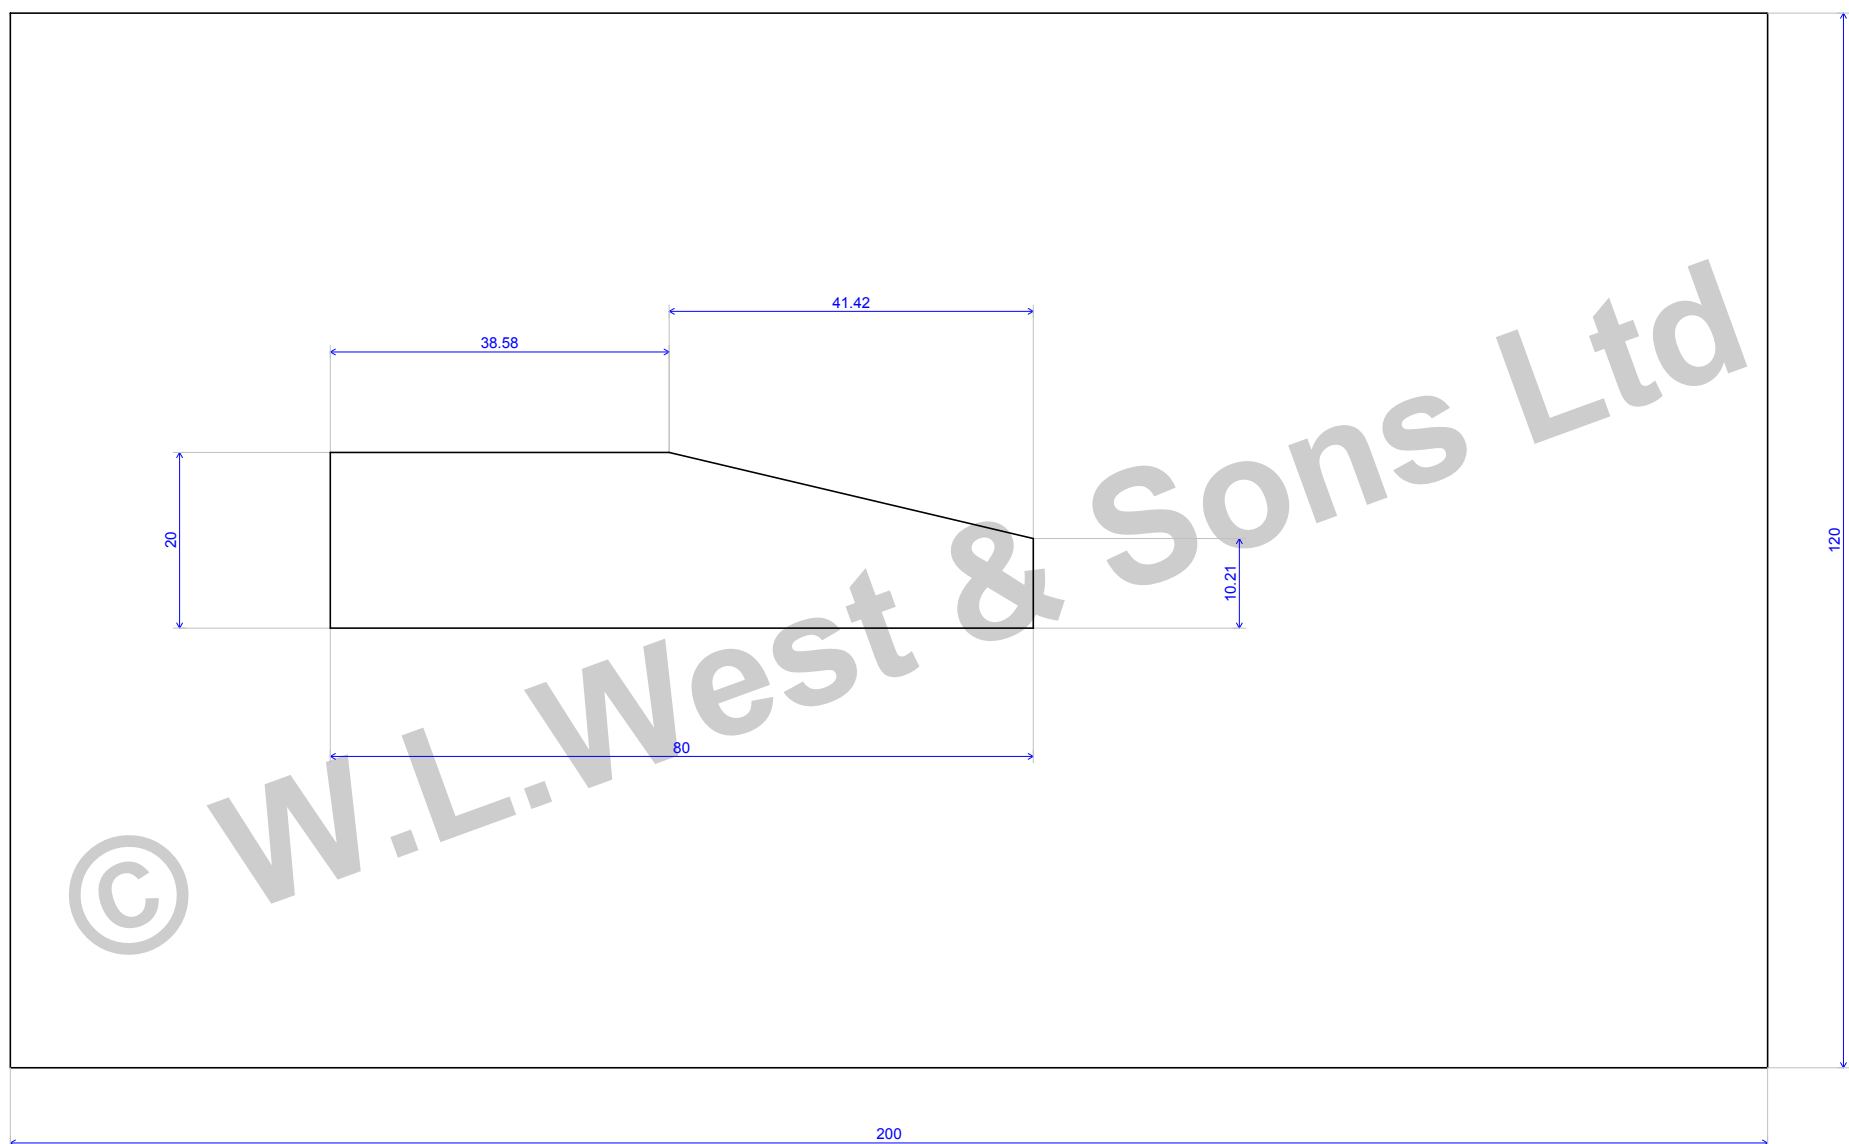

© W.L. West & Sons Ltd

	15MM FLOORING	Scale : 1.235
27/05/09		

	WLW 17MM FLOORING	Scale : 1.235
27/05/09		

		
	WLW 25MM FLOORING	Scale : 1.098
27/05/09		

		
	WLW FLOOR 4 130MM	Scale : 1.164
27/05/09		

	WLW FLOORING THRESHOLD	Scale : 1.164
15/06/09	Box 149	