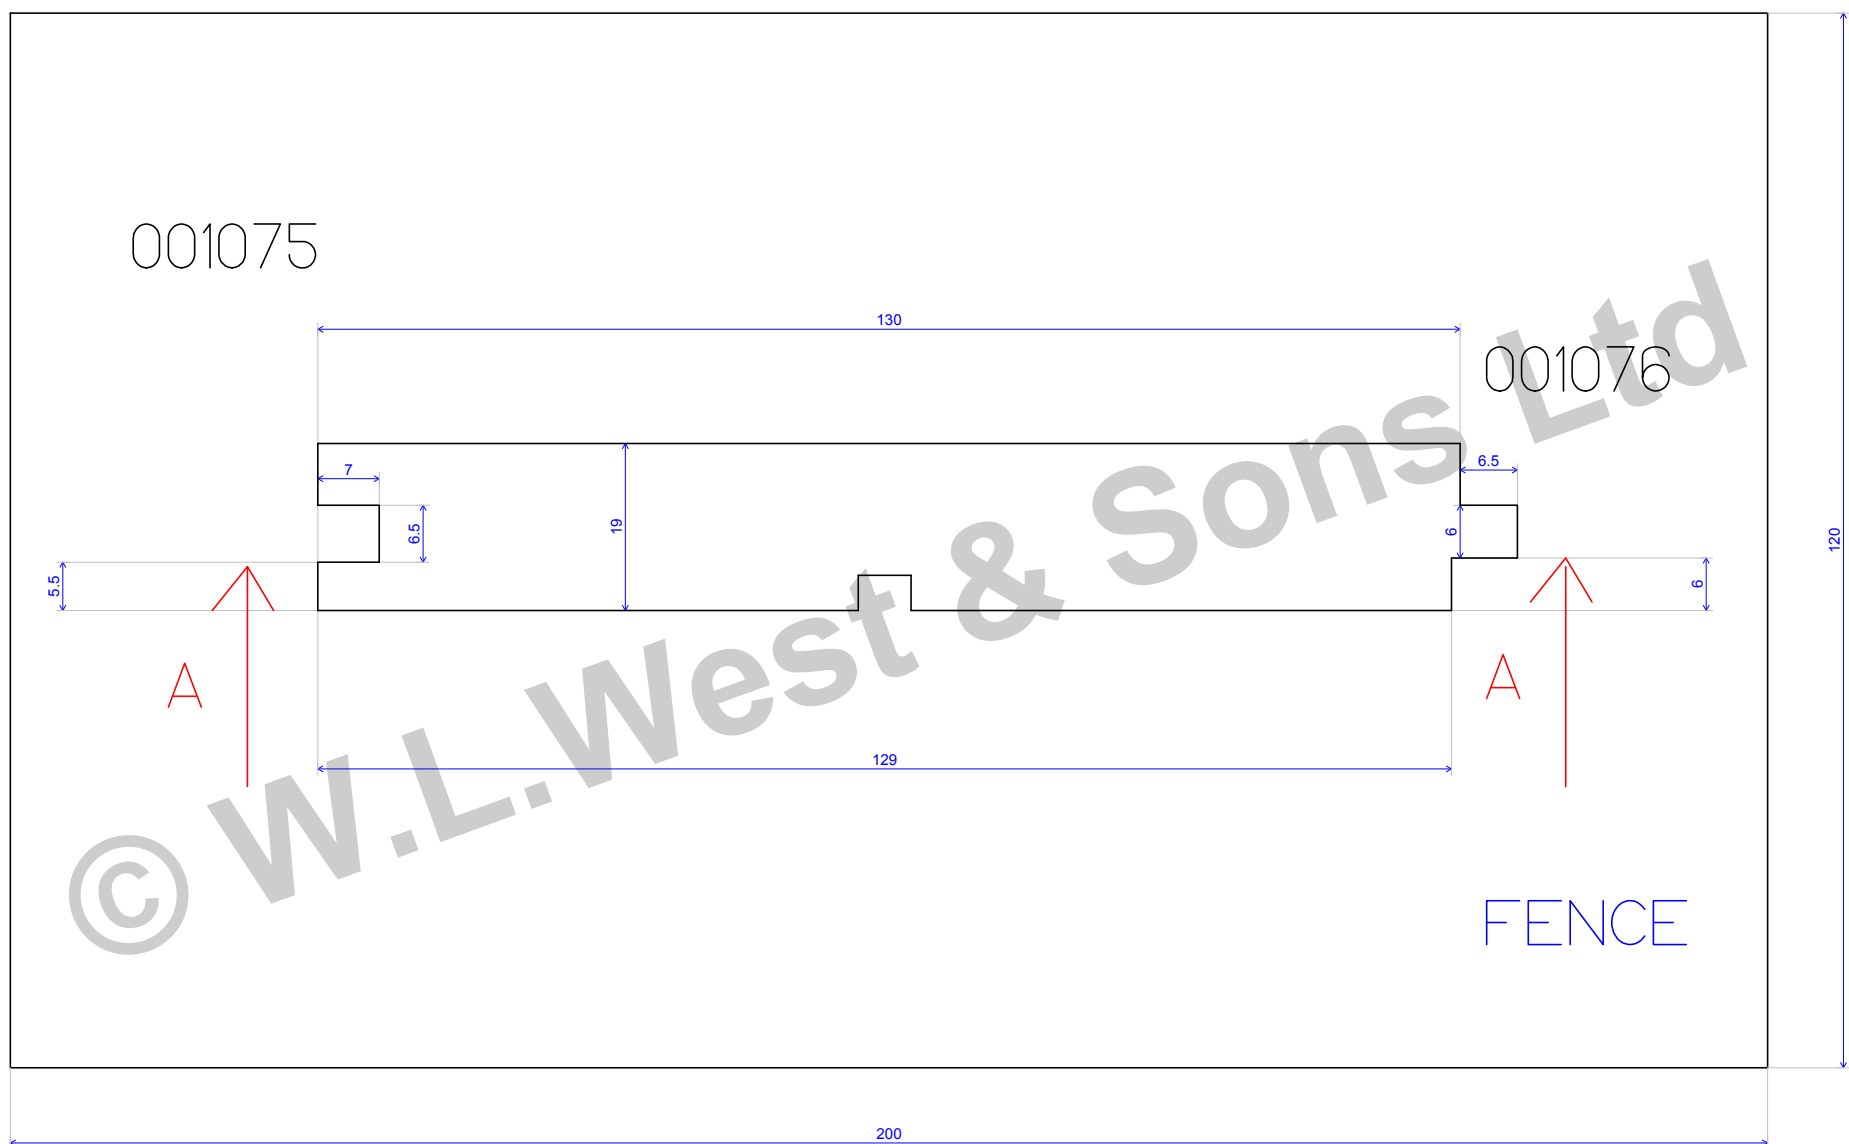

© W.L. West & Sons Ltd

	15MM FLOORING	Scale : 1.235
27/05/09		

	WLW 17MM FLOORING	Scale : 1.235
27/05/09		

		
	WLW 25MM FLOORING	Scale : 1.098
27/05/09		

		
	WLW FLOOR 4 130MM	Scale : 1.164
27/05/09		

	WLW FLOORING THRESHOLD	Scale : 1.164
15/06/09	Box 149	