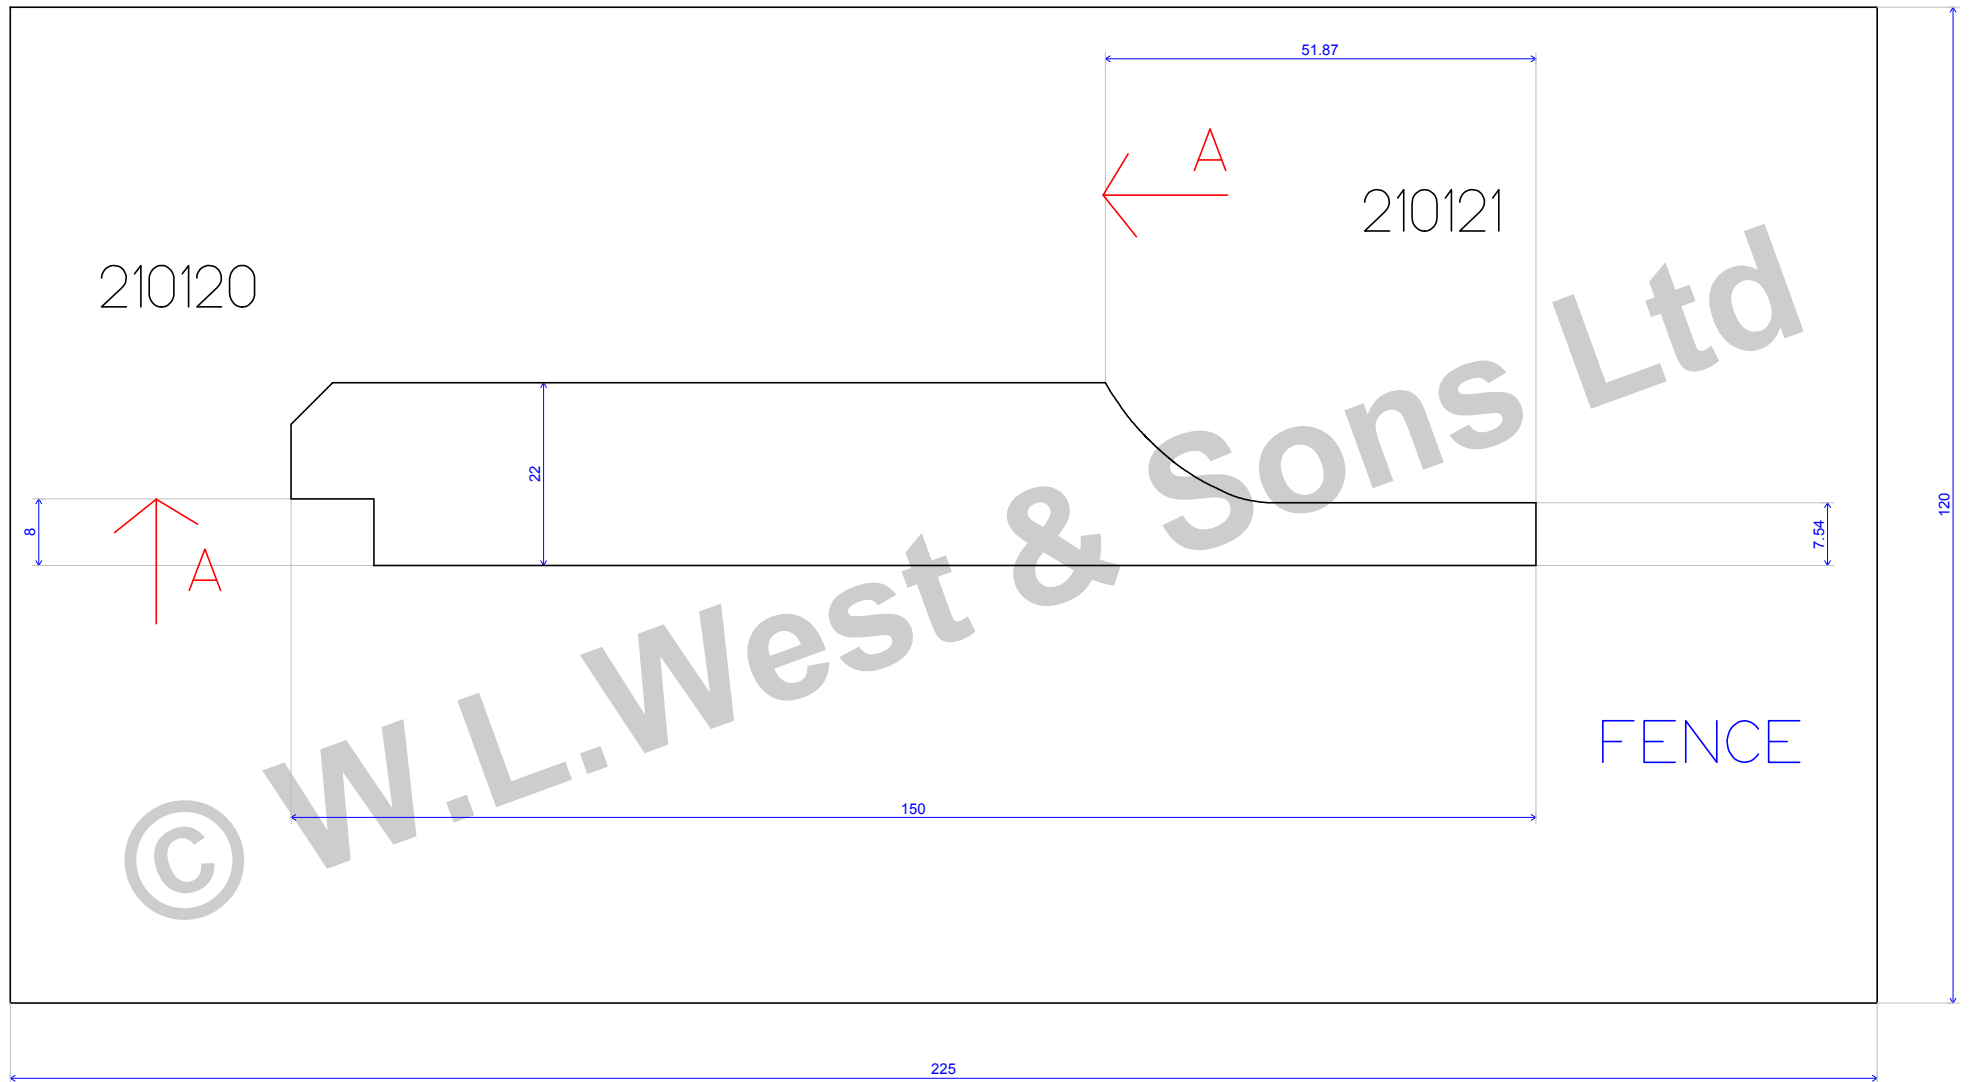

	C. CLADDING	Scale : 1
16/06/09	Box 604	

	WLW SHIPLAP 3	Scale : 1.098
19/05/09	Box 210 C	

		
	WLW 22MM SHIPLAP	Scale : 1.098
19/05/09	Box 210 A	

		
	WLW SHIPLAP 2	Scale : 1.164
19/05/09	Box 210 B	

	WLW SHIPLAP	Scale : 1.164
18/05/09	Box 210	

	WLW WEATHERBOARD	Scale : 1
16/06/09	Box 216	