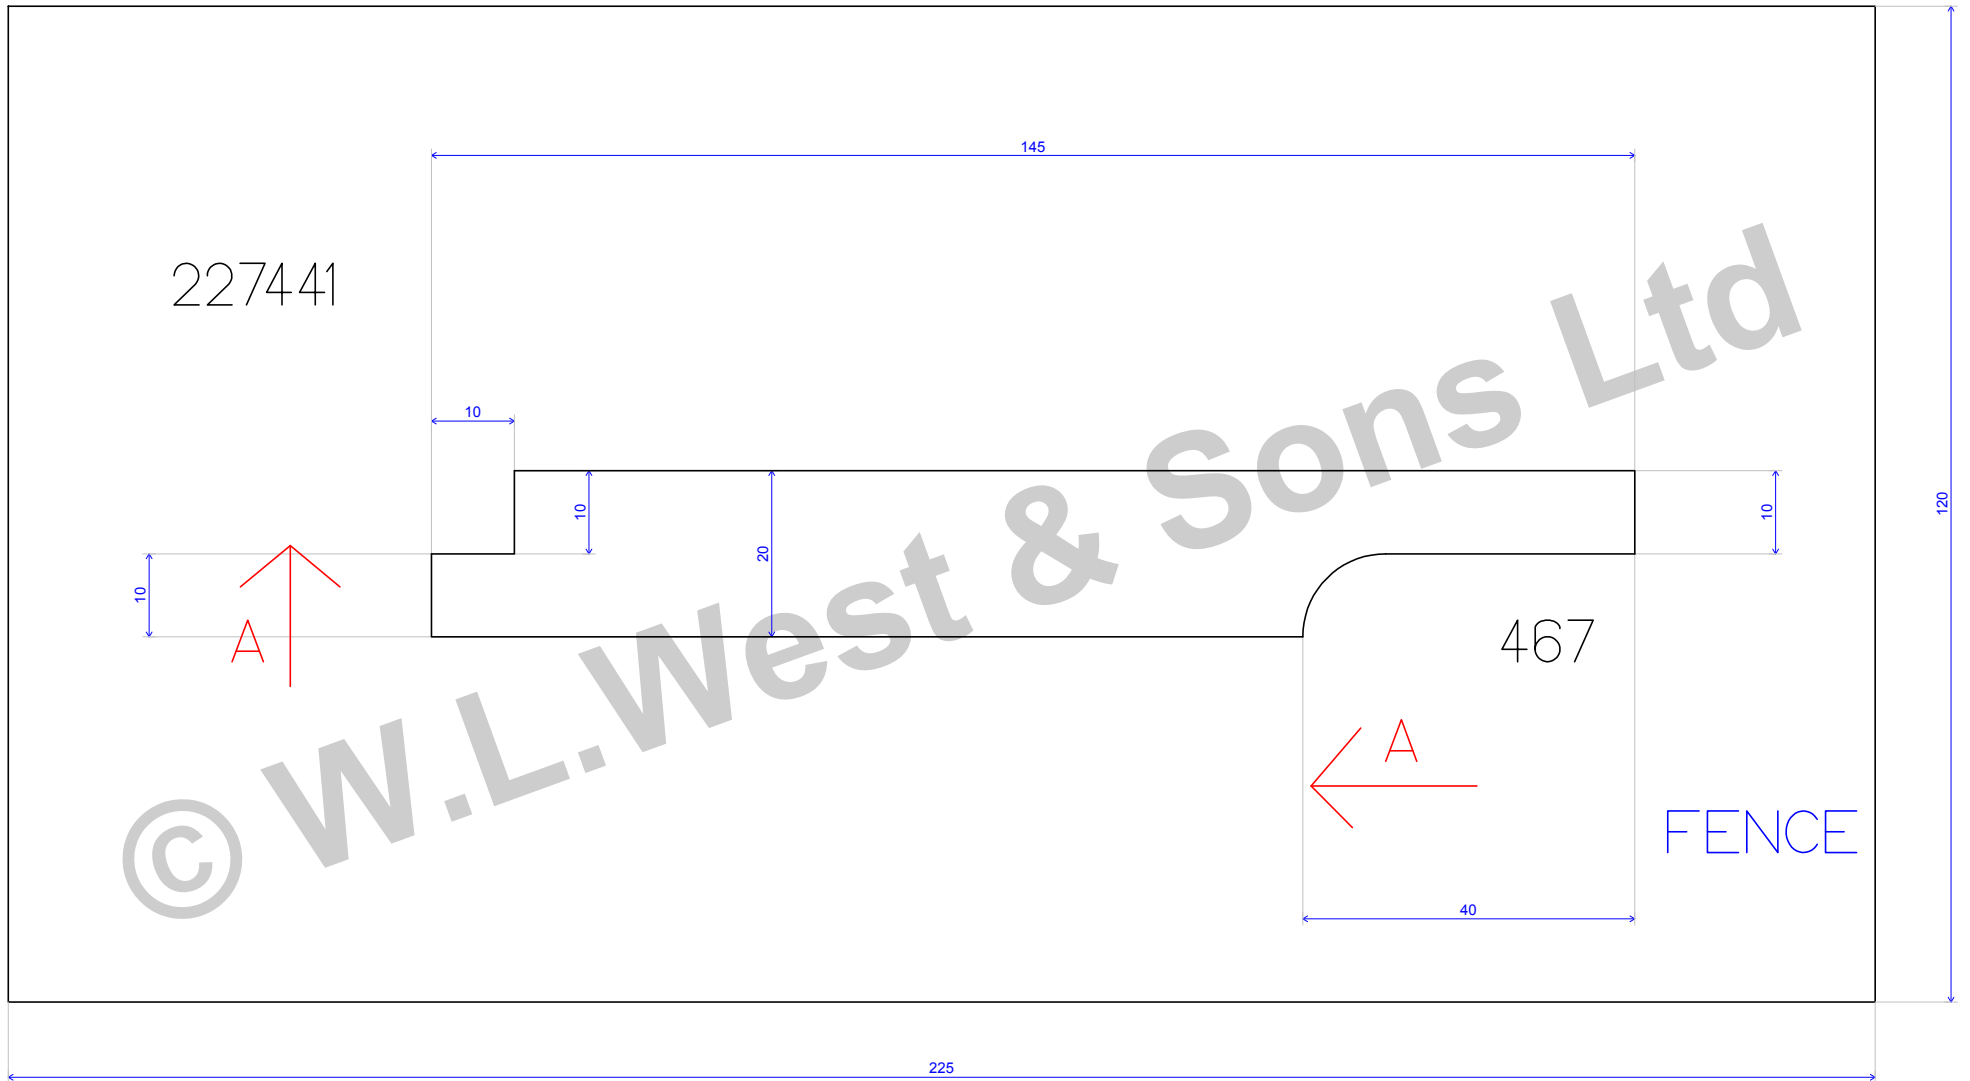

	C. CLADDING	Scale : 1
16/06/09	Box 604	

	WLW SHIPLAP 3	Scale : 1.098
19/05/09	Box 210 C	

		
	WLW 22MM SHIPLAP	Scale : 1.098
19/05/09	Box 210 A	

		
	WLW SHIPLAP 2	Scale : 1.164
19/05/09	Box 210 B	

	WLW SHIPLAP	Scale : 1.164
18/05/09	Box 210	

	WLW WEATHERBOARD	Scale : 1
16/06/09	Box 216	