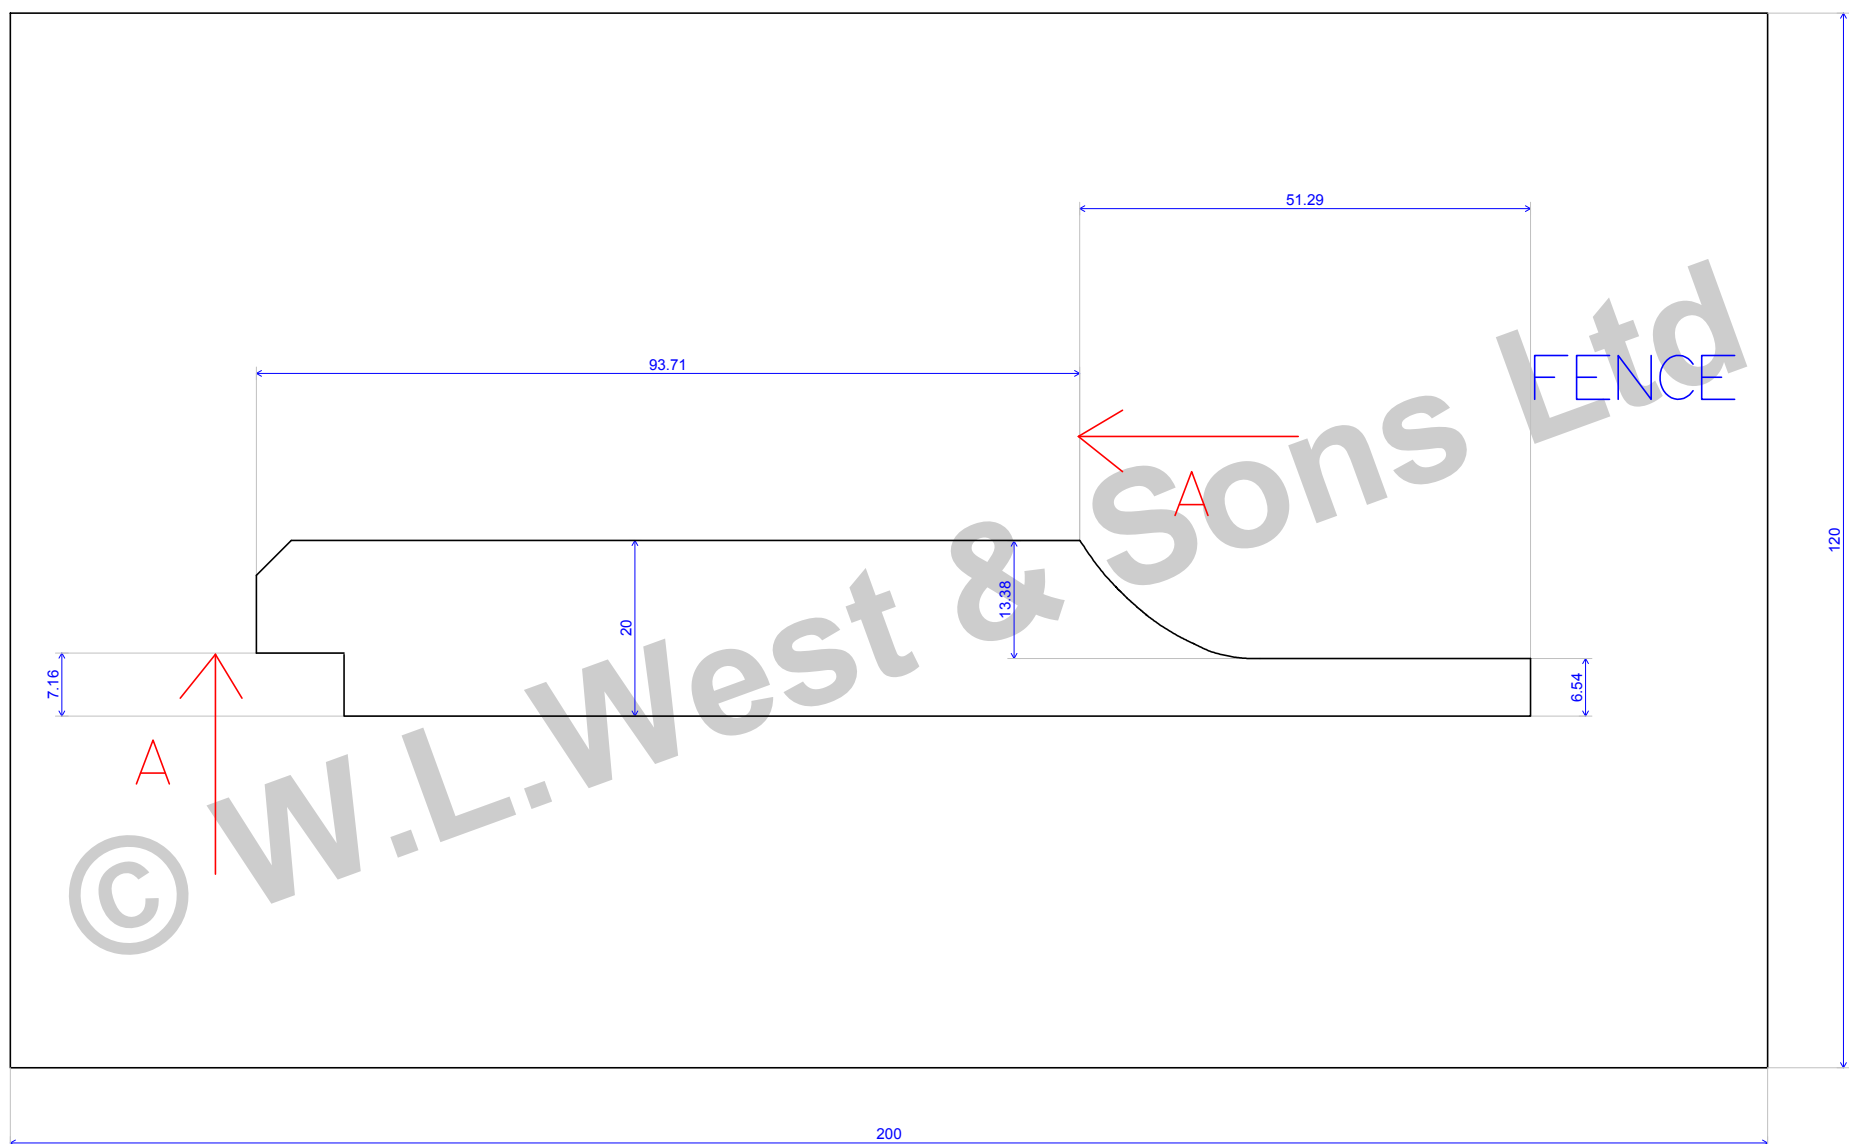

	C. CLADDING	Scale : 1
16/06/09	Box 604	

	WLW SHIPLAP 3	Scale : 1.098
19/05/09	Box 210 C	

		
	WLW 22MM SHIPLAP	Scale : 1.098
19/05/09	Box 210 A	

		
	WLW SHIPLAP 2	Scale : 1.164
19/05/09	Box 210 B	

	WLW SHIPLAP	Scale : 1.164
18/05/09	Box 210	

	WLW WEATHERBOARD	Scale : 1
16/06/09	Box 216	