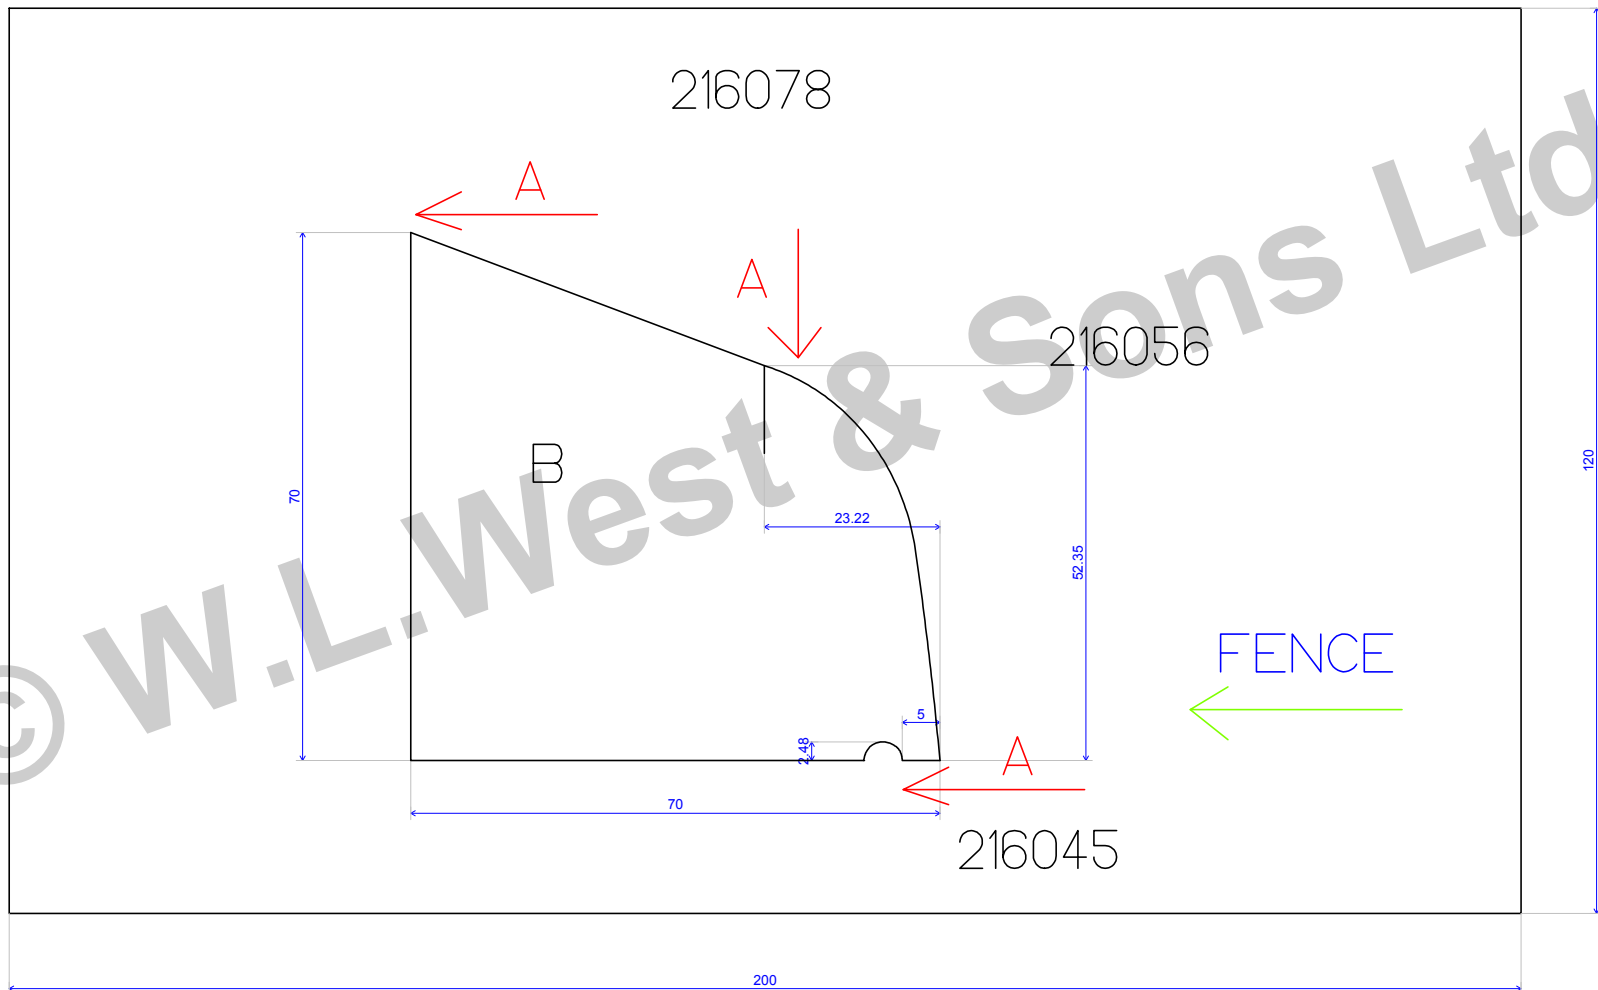

	C. CLADDING	Scale : 1
16/06/09	Box 604	

	WLW SHIPLAP 3	Scale : 1.098
19/05/09	Box 210 C	

		
	WLW 22MM SHIPLAP	Scale : 1.098
19/05/09	Box 210 A	

		
	WLW SHIPLAP 2	Scale : 1.164
19/05/09	Box 210 B	

	WLW SHIPLAP	Scale : 1.164
18/05/09	Box 210	

	WLW WEATHERBOARD	Scale : 1
16/06/09	Box 216	